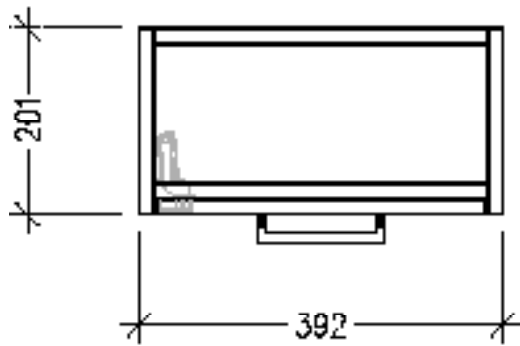

### Features

- 1 Door Wall Hung, Left Hinge
- Cabinet with Handle
- 50mm StoneCast Basin with Overflow
- Dimensions: H400 x W400 x D220
- Designed & Assembled in NZ

### Technical Details

Note: All measurements shown are in millimetres. Sizes are nominal.

TOP VIEW

FRONT VIEW

SIDE VIEW

### Features

- 1 Door Wall Hung, Right Hinge
- Cabinet with Handle
- 50mm StoneCast Basin with Overflow
- Dimensions: H400 x W400 x D220
- Designed & Assembled in NZ

### Technical Details

Note: All measurements shown are in millimetres. Sizes are nominal.

FRONT VIEW

SIDE VIEW