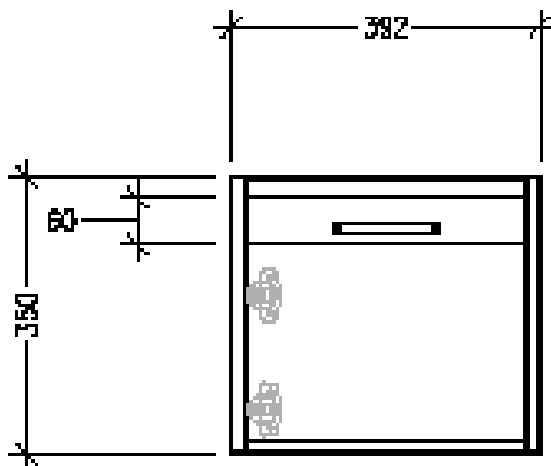

### Features

- 1 Door Wall Hung, Left Hinge
- Cabinet with Handle
- 50mm StoneCast Basin with Overflow
- Dimensions: H400 x W400 x D220
- Designed & Assembled in NZ

### Technical Details

Note: All measurements shown are in millimetres. Sizes are nominal.

TOP VIEW

FRONT VIEW

SIDE VIEW

### Features

- 1 Door Wall Hung, Right Hinge
- Cabinet with Handle
- 50mm StoneCast Basin with Overflow
- Dimensions: H400 x W400 x D220
- Designed & Assembled in NZ

### Technical Details

Note: All measurements shown are in millimetres. Sizes are nominal.

FRONT VIEW

SIDE VIEW