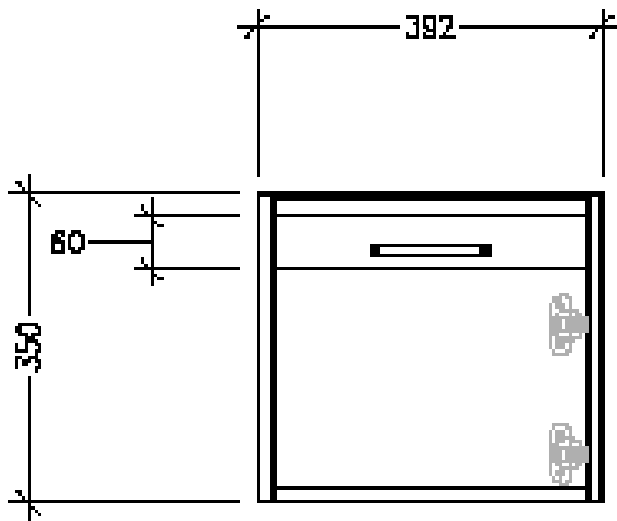

### Features

- 1 Door Wall Hung, Left Hinge
- Cabinet with Handle
- 50mm StoneCast Basin with Overflow
- Dimensions: H400 x W400 x D220
- Designed & Assembled in NZ

### Technical Details

Note: All measurements shown are in millimetres. Sizes are nominal.

TOP VIEW

FRONT VIEW

SIDE VIEW

### Features

- 1 Door Wall Hung, Right Hinge
- Cabinet with Handle
- 50mm StoneCast Basin with Overflow
- Dimensions: H400 x W400 x D220
- Designed & Assembled in NZ

### Technical Details

Note: All measurements shown are in millimetres. Sizes are nominal.

FRONT VIEW

SIDE VIEW