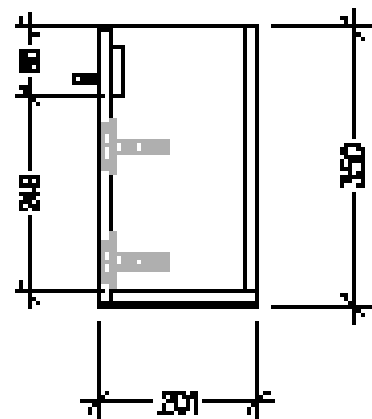

### Features

- 1 Door Wall Hung, Left Hinge
- Cabinet with Handle
- 50mm StoneCast Basin with Overflow
- Dimensions: H400 x W400 x D220
- Designed & Assembled in NZ

### Technical Details

Note: All measurements shown are in millimetres. Sizes are nominal.

TOP VIEW

FRONT VIEW

SIDE VIEW

### Features

- 1 Door Wall Hung, Right Hinge
- Cabinet with Handle
- 50mm StoneCast Basin with Overflow
- Dimensions: H400 x W400 x D220
- Designed & Assembled in NZ

### Technical Details

Note: All measurements shown are in millimetres. Sizes are nominal.

FRONT VIEW

SIDE VIEW