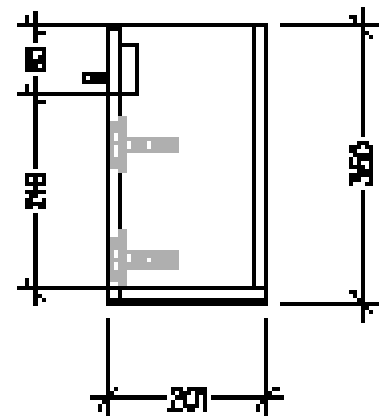

### Features

- 1 Door Wall Hung, Left Hinge
- Cabinet with Handle
- 50mm StoneCast Basin with Overflow
- Dimensions: H400 x W400 x D220
- Designed & Assembled in NZ

### Technical Details

Note: All measurements shown are in millimetres. Sizes are nominal.

TOP VIEW

FRONT VIEW

SIDE VIEW

### Features

- 1 Door Wall Hung, Right Hinge
- Cabinet with Handle
- 50mm StoneCast Basin with Overflow
- Dimensions: H400 x W400 x D220
- Designed & Assembled in NZ

### Technical Details

Note: All measurements shown are in millimetres. Sizes are nominal.

FRONT VIEW

SIDE VIEW