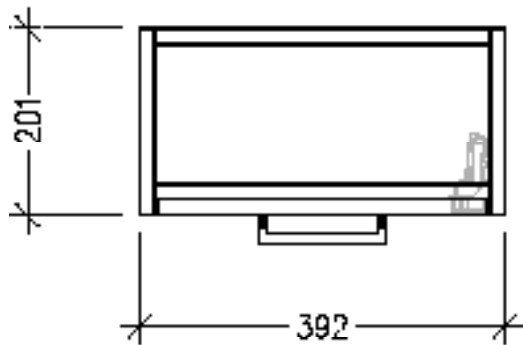

### Features

- 1 Door Wall Hung, Left Hinge
- Cabinet with Handle
- 50mm StoneCast Basin with Overflow
- Dimensions: H400 x W400 x D220
- Designed & Assembled in NZ

### Technical Details

Note: All measurements shown are in millimetres. Sizes are nominal.

TOP VIEW

FRONT VIEW

SIDE VIEW

### Features

- 1 Door Wall Hung, Right Hinge
- Cabinet with Handle
- 50mm StoneCast Basin with Overflow
- Dimensions: H400 x W400 x D220
- Designed & Assembled in NZ

### Technical Details

Note: All measurements shown are in millimetres. Sizes are nominal.

FRONT VIEW

SIDE VIEW