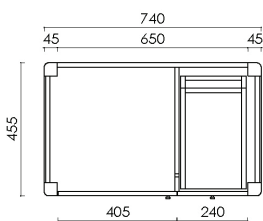

## Madison 750mm 1 Door, 1 Drawer Floor Vanity

### Features

- Floorstanding
- 1 Door
- 1 Drawer
- Internal Cosmetic Drawer
- Single Basin
- Colour: Timber Veneer on Plywood
- Dimensions: H850 x W750 x D465

### Technical Details

Note: All measurements shown are in millimetres. Sizes are nominal.

SIDE VIEW

TOP VIEW

740

FRONT VIEW