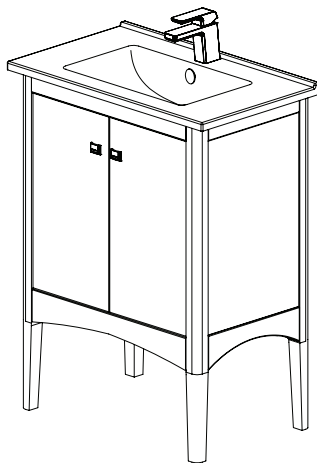

## Madison 750mm 1 Door, 1 Drawer Floor Vanity

### Features

- Floorstanding
- 1 Door
- 1 Drawer
- Internal Cosmetic Drawer
- Single Basin
- Colour: Timber Veneer on Plywood
- Dimensions: H850 x W750 x D465

### Technical Details

Note: All measurements shown are in millimetres. Sizes are nominal.

SIDE VIEW

TOP VIEW

740

FRONT VIEW