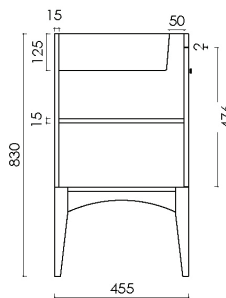

## Madison 750mm 1 Door, 1 Drawer Floor Vanity

### Features

- Floorstanding
- 1 Door
- 1 Drawer
- Internal Cosmetic Drawer
- Single Basin
- Colour: Timber Veneer on Plywood
- Dimensions: H850 x W750 x D465

### Technical Details

Note: All measurements shown are in millimetres. Sizes are nominal.

SIDE VIEW

TOP VIEW

740

FRONT VIEW