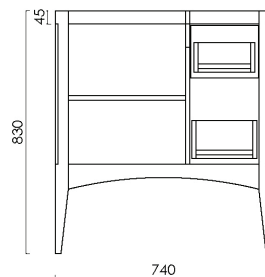

### Features

- Floorstanding
- 1 Door
- 1 Drawer
- Internal Cosmetic Drawer
- Single Basin
- Colour: Timber Veneer on Plywood
- Dimensions: H850 x W750 x D465

### Technical Details

Note: All measurements shown are in millimetres. Sizes are nominal.

SIDE VIEW

TOP VIEW

740

FRONT VIEW