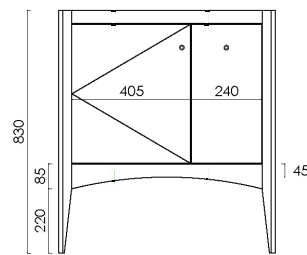

### Features

- Floorstanding
- 1 Door
- 1 Drawer
- Internal Cosmetic Drawer
- Single Basin
- Colour: Timber Veneer on Plywood
- Dimensions: H850 x W750 x D465

### Technical Details

Note: All measurements shown are in millimetres. Sizes are nominal.

SIDE VIEW

TOP VIEW

740

FRONT VIEW