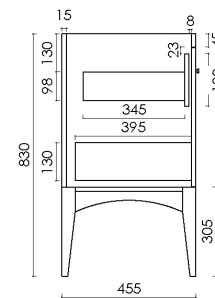

## Madison 750mm 1 Door, 1 Drawer Floor Vanity

### Features

- Floorstanding
- 1 Door
- 1 Drawer
- Internal Cosmetic Drawer
- Single Basin
- Colour: Timber Veneer on Plywood
- Dimensions: H850 x W750 x D465

### Technical Details

Note: All measurements shown are in millimetres. Sizes are nominal.

SIDE VIEW

TOP VIEW

740

FRONT VIEW