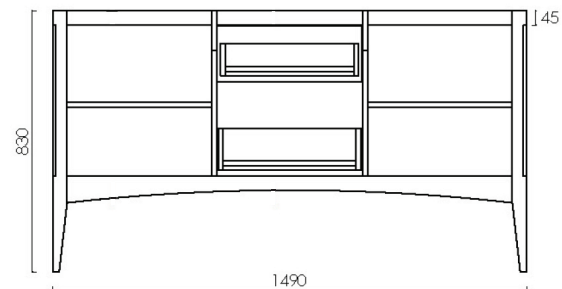

SPECIFICATION SHEET

Madison 1500mm 2 Door, 1 Drawer Double Basin Floor Vanity

Features

- Floorstanding
- 2 Doors
- 1 Drawer
- Internal Cosmetic Drawer
- Double Basin
- Colour: Timber Veneer on Plywood
- Dimensions: H850 x W1500 x D465

Colour Options with Code

Saddle Rock
8810

Technical Details

Note: All measurements shown are in millimetres. Sizes are nominal.

SIDE VIEW

TOP VIEW

FRONT VIEW