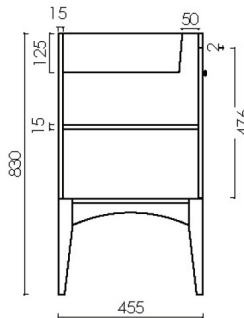

SPECIFICATION SHEET

Madison 1500mm 2 Door, 1 Drawer Double Basin Floor Vanity

Features

- Floorstanding
- 2 Doors
- 1 Drawer
- Internal Cosmetic Drawer
- Double Basin
- Colour: Timber Veneer on Plywood
- Dimensions: H850 x W1500 x D465

Colour Options with Code

Saddle Rock
8810

Technical Details

Note: All measurements shown are in millimetres. Sizes are nominal.

SIDE VIEW

TOP VIEW

FRONT VIEW