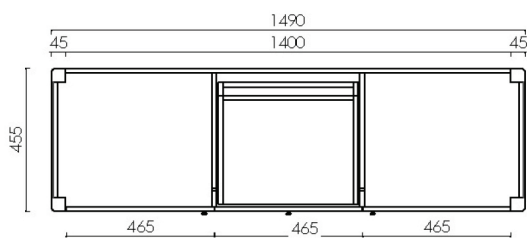

SPECIFICATION SHEET

Madison 1500mm 2 Door, 1 Drawer Double Basin Floor Vanity

Features

- Floorstanding
- 2 Doors
- 1 Drawer
- Internal Cosmetic Drawer
- Double Basin
- Colour: Timber Veneer on Plywood
- Dimensions: H850 x W1500 x D465

Colour Options with Code

Saddle Rock
8810

Technical Details

Note: All measurements shown are in millimetres. Sizes are nominal.

SIDE VIEW

TOP VIEW

FRONT VIEW