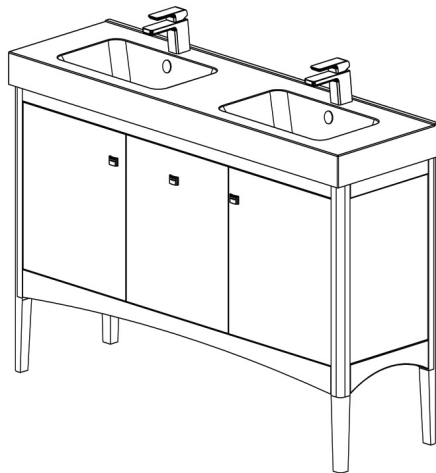

SPECIFICATION SHEET

Madison 1500mm 2 Door, 1 Drawer Double Basin Floor Vanity

Features

- Floorstanding
- 2 Doors
- 1 Drawer
- Internal Cosmetic Drawer
- Double Basin
- Colour: Timber Veneer on Plywood
- Dimensions: H850 x W1500 x D465

Colour Options with Code

Saddle Rock
8810

Technical Details

Note: All measurements shown are in millimetres. Sizes are nominal.

SIDE VIEW

TOP VIEW

FRONT VIEW