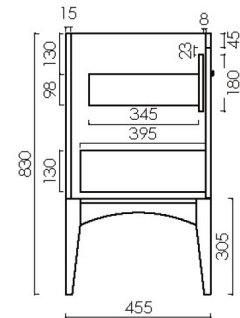

SPECIFICATION SHEET

Madison 1500mm 2 Door, 1 Drawer Double Basin Floor Vanity

Features

- Floorstanding
- 2 Doors
- 1 Drawer
- Internal Cosmetic Drawer
- Double Basin
- Colour: Timber Veneer on Plywood
- Dimensions: H850 x W1500 x D465

Colour Options with Code

Saddle Rock
8810

Technical Details

Note: All measurements shown are in millimetres. Sizes are nominal.

SIDE VIEW

TOP VIEW

FRONT VIEW