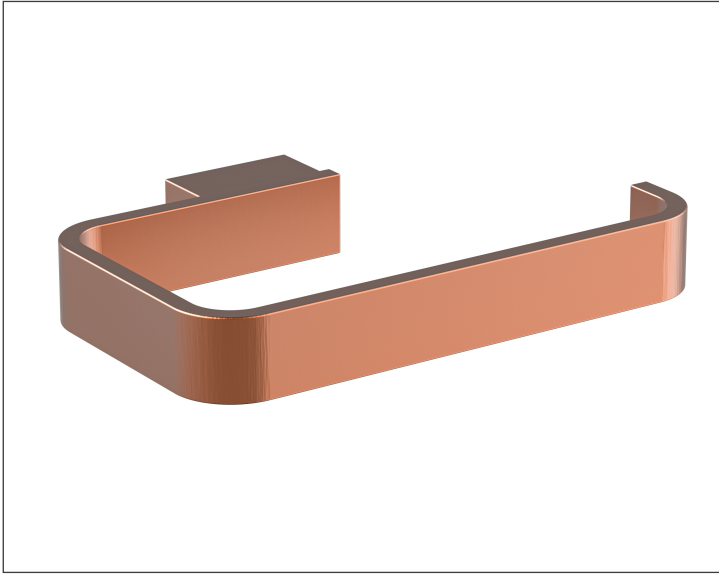

SPECIFICATION SHEET

Quadro Toilet Roll Holder

Features

- Colours: Chrome, Matte Black, Brushed Nickel, Gunmetal, Brushed Brass, Brushed Copper and Matte White
- Dimensions: H20 X W137 X D93

Colour Options with Code

Chrome
9221

Matte Black
9221B

Brushed Nickel
9221NK

Gunmetal
9221GM

Brushed Brass
9221BB

Brushed Copper
9221CP

Matte White
9221MW

Technical Details