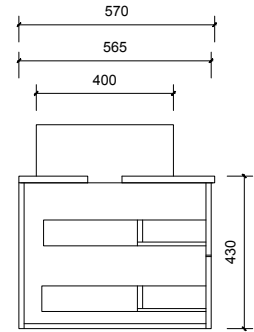

Top Without Basin

Top With Basin

Top Drawer

Bottom Drawer

# AP VANITIES

Bathroom Joinery & Accessories

Name:	Aintree 900 Wall Hung
Size:	920 (W) mm x 570 (D) mm x 430(H) mm
Type:	Wall Hung
Cabinet Material:	MDF
Basin Material:	Ceramic over-mount basin, No overflow protection.
Bench Top Finish:	Quartz
Splashback:	Does not include splashback
Tap Hole Option:	No tap hole
Vanity colour options:	Japan Black, Natural, Sea Foam