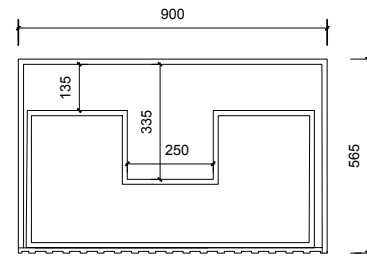

Top Without Basin

Top With Basin

Top Drawer

Bottom Drawer

# AP VANITIES

Bathroom Joinery & Accessories

Name:	Aintree 900 Wall Hung
Size:	920 (W) mm x 570 (D) mm x 430(H) mm
Type:	Wall Hung
Cabinet Material:	MDF
Basin Material:	Ceramic over-mount basin, No overflow protection.
Bench Top Finish:	Quartz
Splashback:	Does not include splashback
Tap Hole Option:	No tap hole
Vanity colour options:	Japan Black, Natural, Sea Foam