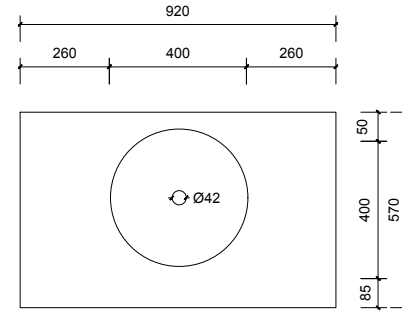

Top Without Basin

Top With Basin

Top Drawer

Bottom Drawer

# AP VANITIES

Bathroom Joinery & Accessories

Name:	Aintree 900 Wall Hung
Size:	920 (W) mm x 570 (D) mm x 430(H) mm
Type:	Wall Hung
Cabinet Material:	MDF
Basin Material:	Ceramic over-mount basin, No overflow protection.
Bench Top Finish:	Quartz
Splashback:	Does not include splashback
Tap Hole Option:	No tap hole
Vanity colour options:	Japan Black, Natural, Sea Foam