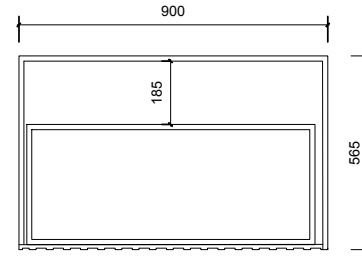

Top Without Basin

Top With Basin

Top Drawer

Bottom Drawer

# AP VANITIES

Bathroom Joinery & Accessories

Name:	Aintree 900 Wall Hung
Size:	920 (W) mm x 570 (D) mm x 430(H) mm
Type:	Wall Hung
Cabinet Material:	MDF
Basin Material:	Ceramic over-mount basin, No overflow protection.
Bench Top Finish:	Quartz
Splashback:	Does not include splashback
Tap Hole Option:	No tap hole
Vanity colour options:	Japan Black, Natural, Sea Foam