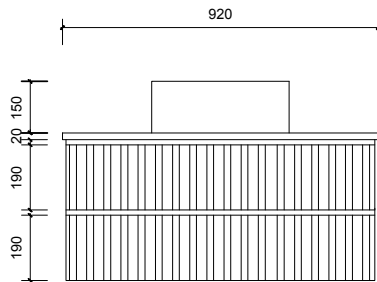

Top Without Basin

Top With Basin

Top Drawer

Bottom Drawer

# AP VANITIES

Bathroom Joinery & Accessories

Name:	Aintree 900 Wall Hung
Size:	920 (W) mm x 570 (D) mm x 430(H) mm
Type:	Wall Hung
Cabinet Material:	MDF
Basin Material:	Ceramic over-mount basin, No overflow protection.
Bench Top Finish:	Quartz
Splashback:	Does not include splashback
Tap Hole Option:	No tap hole
Vanity colour options:	Japan Black, Natural, Sea Foam