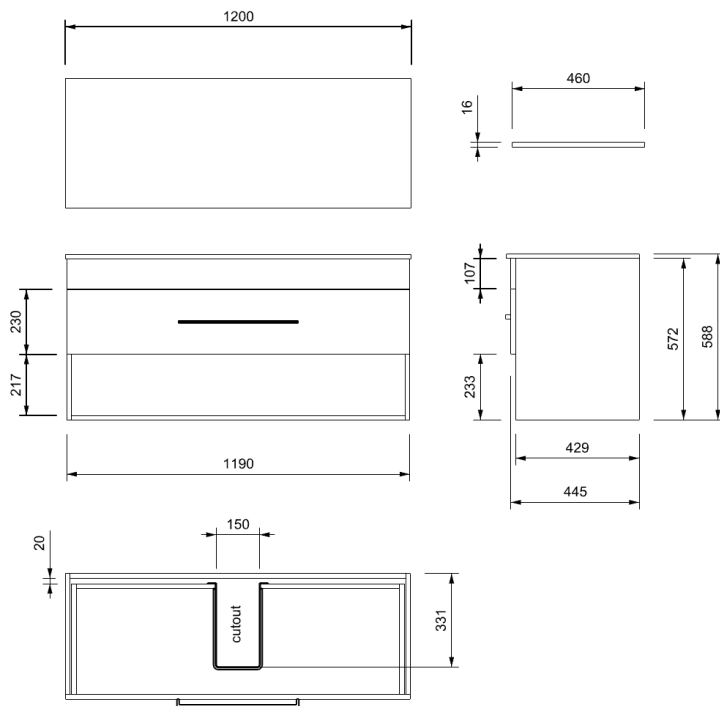

CASHMERE PRO 1200 DB SINGLE DWR OPEN WALL VANITY

PRODUCT SPECIFICATIONS

CABINET

INSTALLATION	Wall Hung
CONFIGURATION	1 soft-close Drawer & Open Shelf
MATERIAL	Moisture Resistant Board
WIDTH (mm)	1190
DEPTH (mm)	445
HEIGHT (mm)	572
ORIGIN	Aotearoa / New Zealand

VANITY TOP - Double Bowl

FINISH	Soft Matt Finish
MATERIAL	Solid Surface
TAP HOLE	No
OVERFLOW	No
WASTE SIZE	Suits 32mm and 40mm waste trap
WASTE INCLUDED	No
WIDTH (mm)	1200
DEPTH (mm)	460
ORIGIN	PRC
STANDARD APPROVAL	AS/NZS 1730:1996

CLEARLITE.CO.NZ

CASHMERE PRO 1200 DB SINGLE DWR OPEN WALL VANITY

TECHNICAL SPECIFICATIONS

ALL MEASUREMENTS ARE NOMINAL.

*WARRANTIES APPLY TO RESIDENTIAL DOMESTIC USE ONLY. WARRANTY VOID IF PRODUCT IS NOT INSTALLED ACCORDING TO OUR SPECIFICATIONS