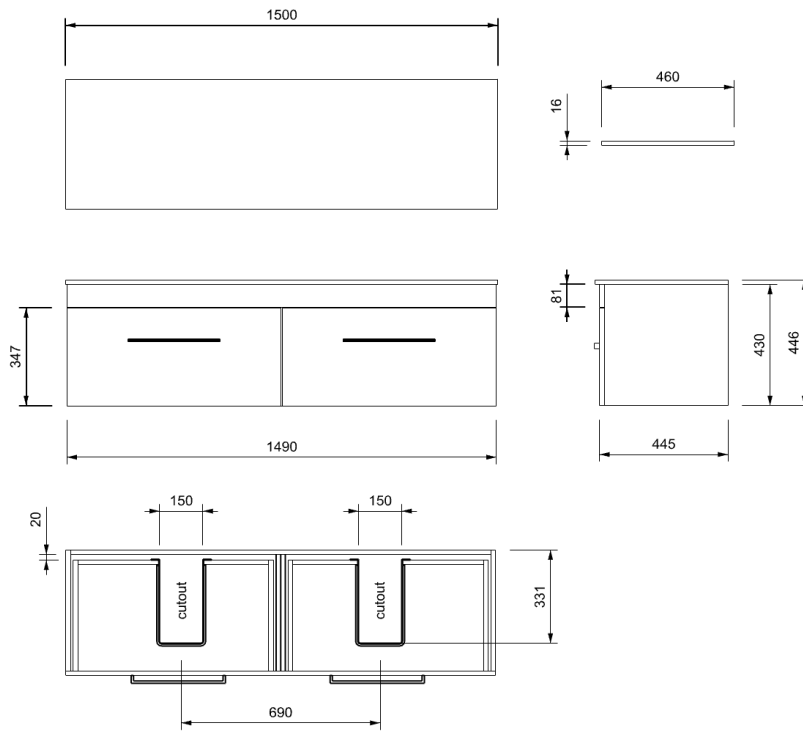

CASHMERE PRO 1500 DB SINGLE DWR WALL VANITY

TECHNICAL SPECIFICATIONS

ALL MEASUREMENTS ARE NOMINAL.

*WARRANTIES APPLY TO RESIDENTIAL DOMESTIC USE ONLY. WARRANTY VOID IF PRODUCT IS NOT INSTALLED ACCORDING TO OUR SPECIFICATIONS
**FOR FURTHER INFORMATION ON INSTALLATION GUIDE AND PRODUCT OPTIONS PLEASE REFER TO THE WEBSITE.

CLEARLITE.CO.NZ