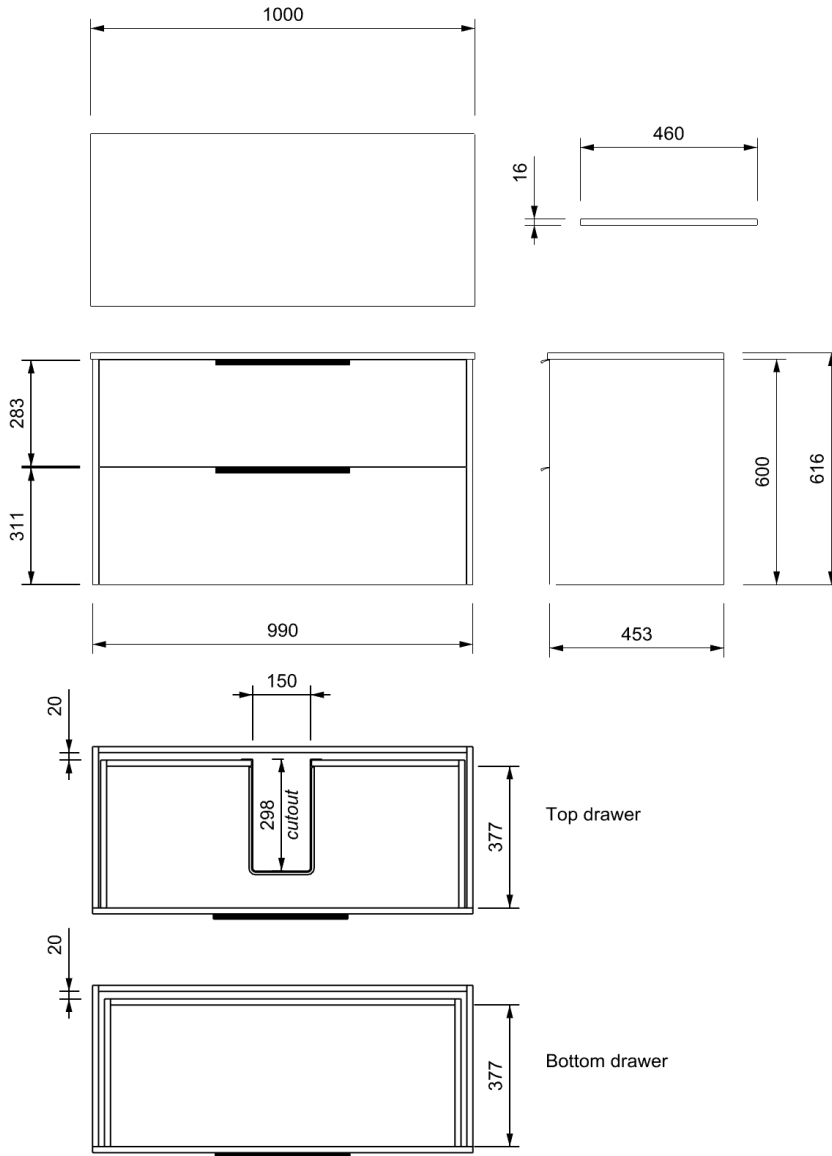

NIKAU PRO 1000 DOUBLE DWR WALL VANITY

TECHNICAL SPECIFICATIONS

ALL MEASUREMENTS ARE NOMINAL.

*WARRANTIES APPLY TO RESIDENTIAL DOMESTIC USE ONLY. WARRANTY VOID IF PRODUCT IS NOT INSTALLED ACCORDING TO OUR SPECIFICATIONS

**FOR FURTHER INFORMATION ON INSTALLATION GUIDE AND PRODUCT OPTIONS PLEASE REFER TO THE WEBSITE.

CLEARLITE.CO.NZ