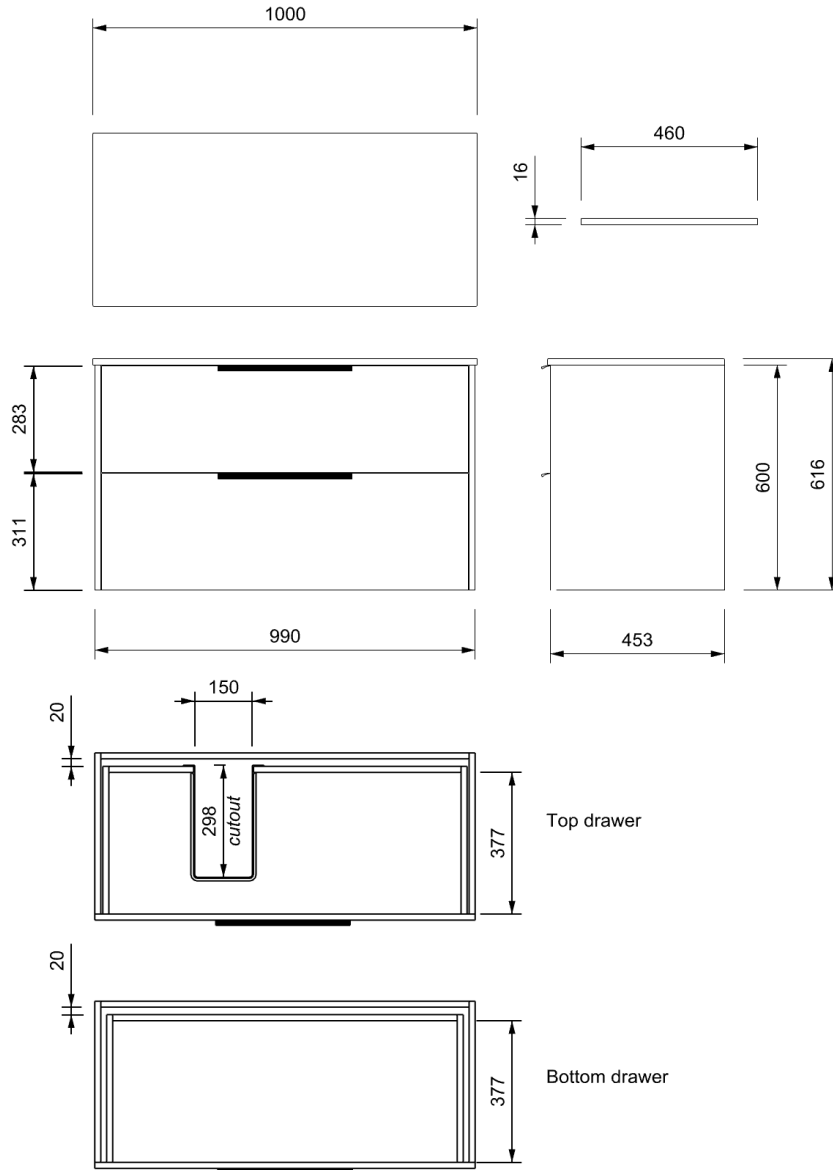

NIKAU PRO 1000 LH BASIN DOUBLE DWR WALL VANITY

TECHNICAL SPECIFICATIONS

ALL MEASUREMENTS ARE NOMINAL.

*WARRANTIES APPLY TO RESIDENTIAL DOMESTIC USE ONLY. WARRANTY VOID IF PRODUCT IS NOT INSTALLED ACCORDING TO OUR SPECIFICATIONS

**FOR FURTHER INFORMATION ON INSTALLATION GUIDE AND PRODUCT OPTIONS PLEASE REFER TO THE WEBSITE.

CLEARLITE.CO.NZ