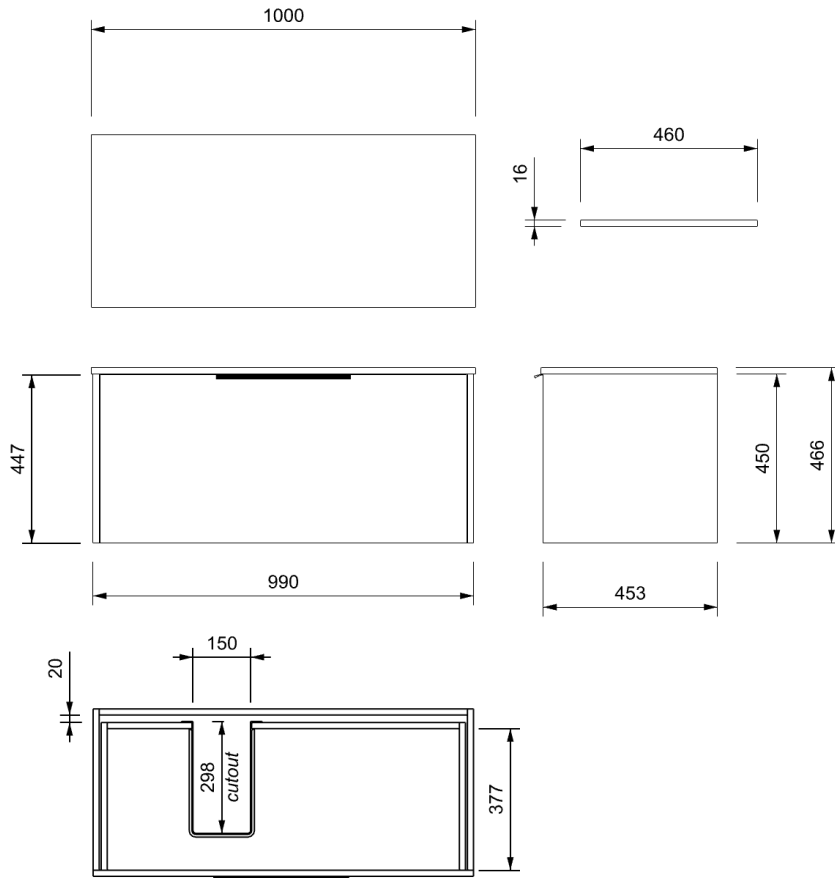

NIKAU PRO 1000 LH BASIN SINGLE DWR WALL VANITY

TECHNICAL SPECIFICATIONS

ALL MEASUREMENTS ARE NOMINAL.

*WARRANTIES APPLY TO RESIDENTIAL DOMESTIC USE ONLY. WARRANTY VOID IF PRODUCT IS NOT INSTALLED ACCORDING TO OUR SPECIFICATIONS

**FOR FURTHER INFORMATION ON INSTALLATION GUIDE AND PRODUCT OPTIONS PLEASE REFER TO THE WEBSITE.

CLEARLITE.CO.NZ