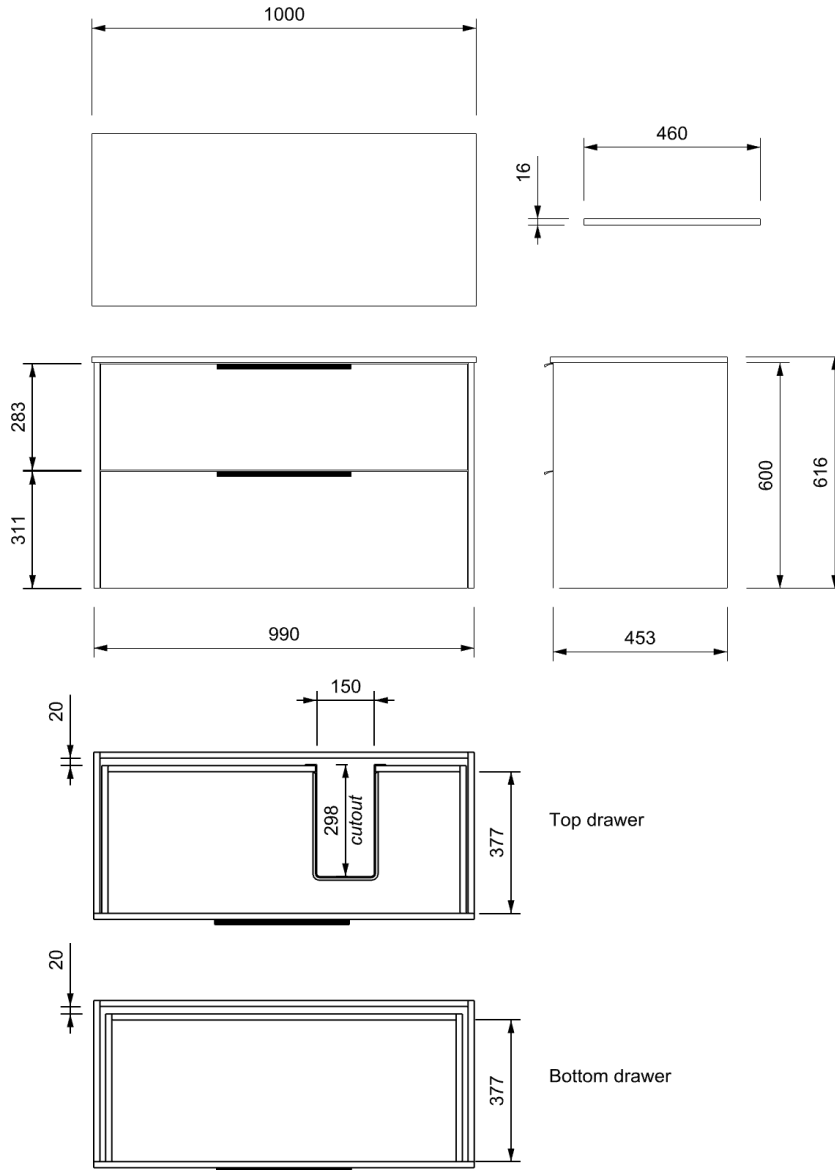

NIKAU PRO 1000 RH BASIN DOUBLE DWR WALL VANITY

TECHNICAL SPECIFICATIONS

ALL MEASUREMENTS ARE NOMINAL.

*WARRANTIES APPLY TO RESIDENTIAL DOMESTIC USE ONLY. WARRANTY VOID IF PRODUCT IS NOT INSTALLED ACCORDING TO OUR SPECIFICATIONS

**FOR FURTHER INFORMATION ON INSTALLATION GUIDE AND PRODUCT OPTIONS PLEASE REFER TO THE WEBSITE.

CLEARLITE.CO.NZ