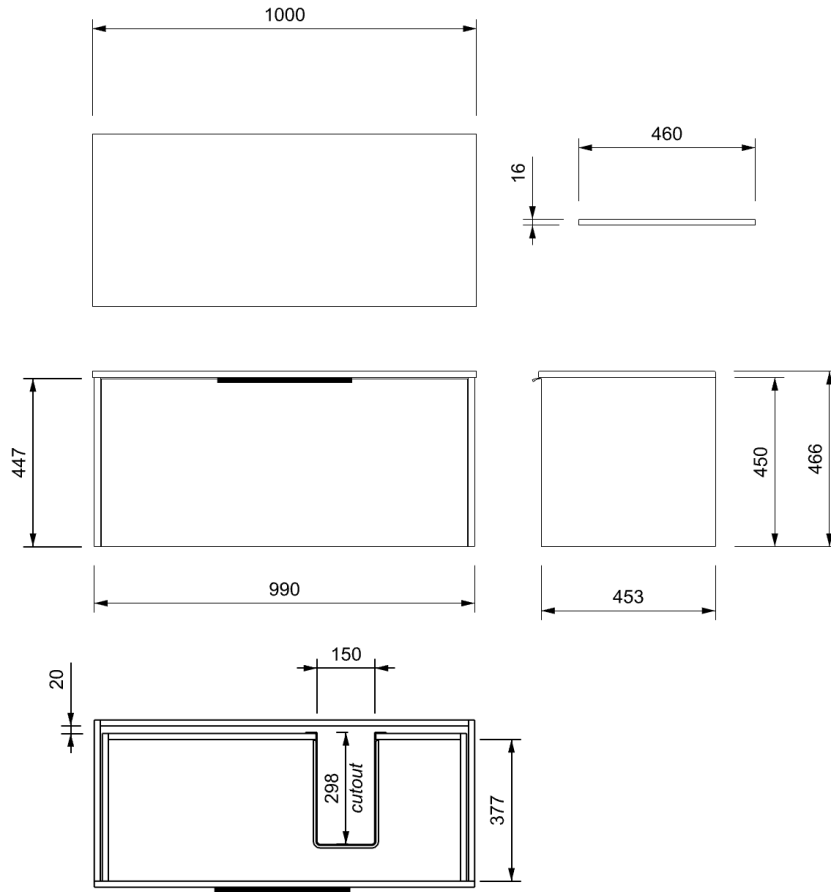

NIKAU PRO 1000 RH BASIN SINGLE DWR WALL VANITY

TECHNICAL SPECIFICATIONS

ALL MEASUREMENTS ARE NOMINAL.

*WARRANTIES APPLY TO RESIDENTIAL DOMESTIC USE ONLY. WARRANTY VOID IF PRODUCT IS NOT INSTALLED ACCORDING TO OUR SPECIFICATIONS

**FOR FURTHER INFORMATION ON INSTALLATION GUIDE AND PRODUCT OPTIONS PLEASE REFER TO THE WEBSITE.

CLEARLITE.CO.NZ