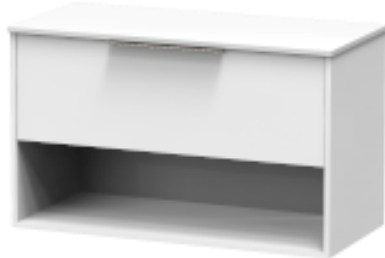

NIKAU PRO 1000 SINGLE DWR OPEN WALL VANITY

PRODUCT SPECIFICATIONS

CABINET

INSTALLATION	Wall Hung
CONFIGURATION	1 soft-close Drawer & Open Shelf
MATERIAL	Moisture Resistant Board
WIDTH (mm)	990
DEPTH (mm)	453
HEIGHT (mm)	596
ORIGIN	Aotearoa / New Zealand

VANITY TOP

FINISH	Soft Matt Finish
MATERIAL	Solid Surface
TAP HOLE	No
OVERFLOW	No
WASTE SIZE	Suits 32mm and 40mm waste trap
WASTE INCLUDED	No
WIDTH (mm)	1000
DEPTH (mm)	460
ORIGIN	PRC
STANDARD APPROVAL	AS/NZS 1730:1996