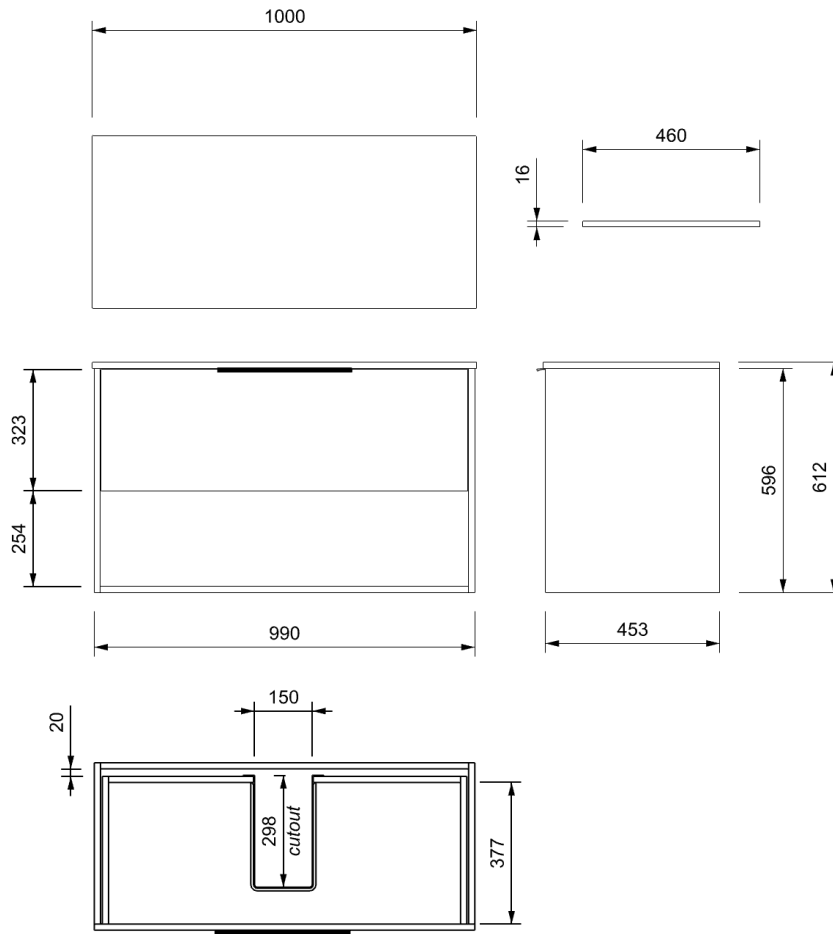

NIKAU PRO 1000 SINGLE DWR OPEN WALL VANITY

TECHNICAL SPECIFICATIONS

ALL MEASUREMENTS ARE NOMINAL.

*WARRANTIES APPLY TO RESIDENTIAL DOMESTIC USE ONLY. WARRANTY VOID IF PRODUCT IS NOT INSTALLED ACCORDING TO OUR SPECIFICATIONS

**FOR FURTHER INFORMATION ON INSTALLATION GUIDE AND PRODUCT OPTIONS PLEASE REFER TO THE WEBSITE.

CLEARLITE.CO.NZ