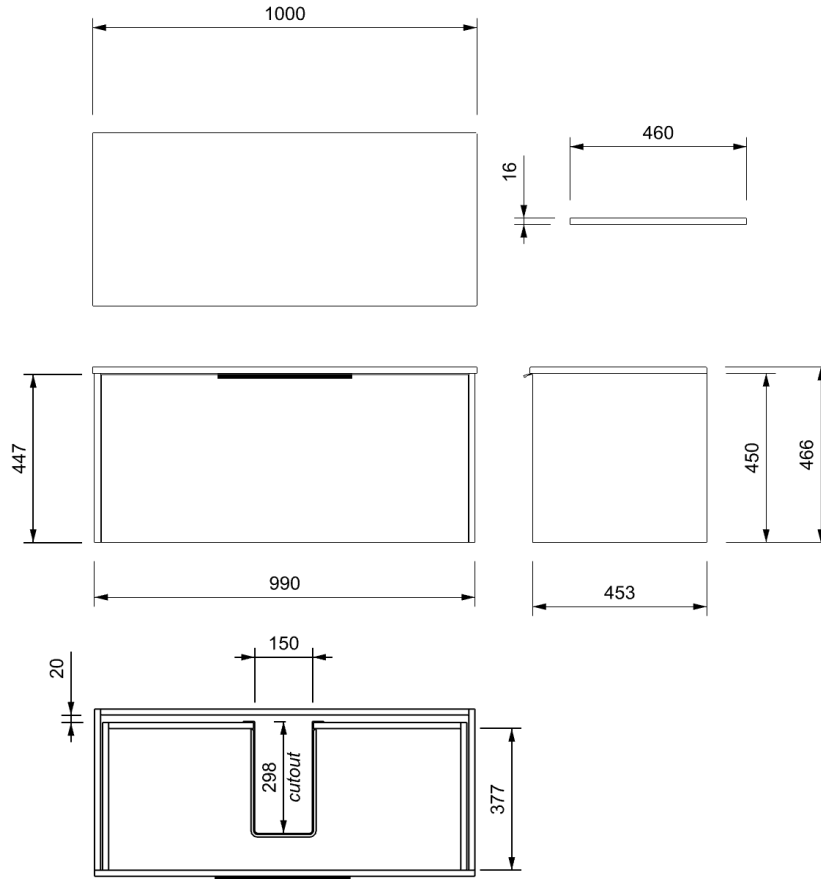

NIKAU PRO 1000 SINGLE DWR WALL VANITY

TECHNICAL SPECIFICATIONS

ALL MEASUREMENTS ARE NOMINAL.

*WARRANTIES APPLY TO RESIDENTIAL DOMESTIC USE ONLY. WARRANTY VOID IF PRODUCT IS NOT INSTALLED ACCORDING TO OUR SPECIFICATIONS

**FOR FURTHER INFORMATION ON INSTALLATION GUIDE AND PRODUCT OPTIONS PLEASE REFER TO THE WEBSITE.

CLEARLITE.CO.NZ