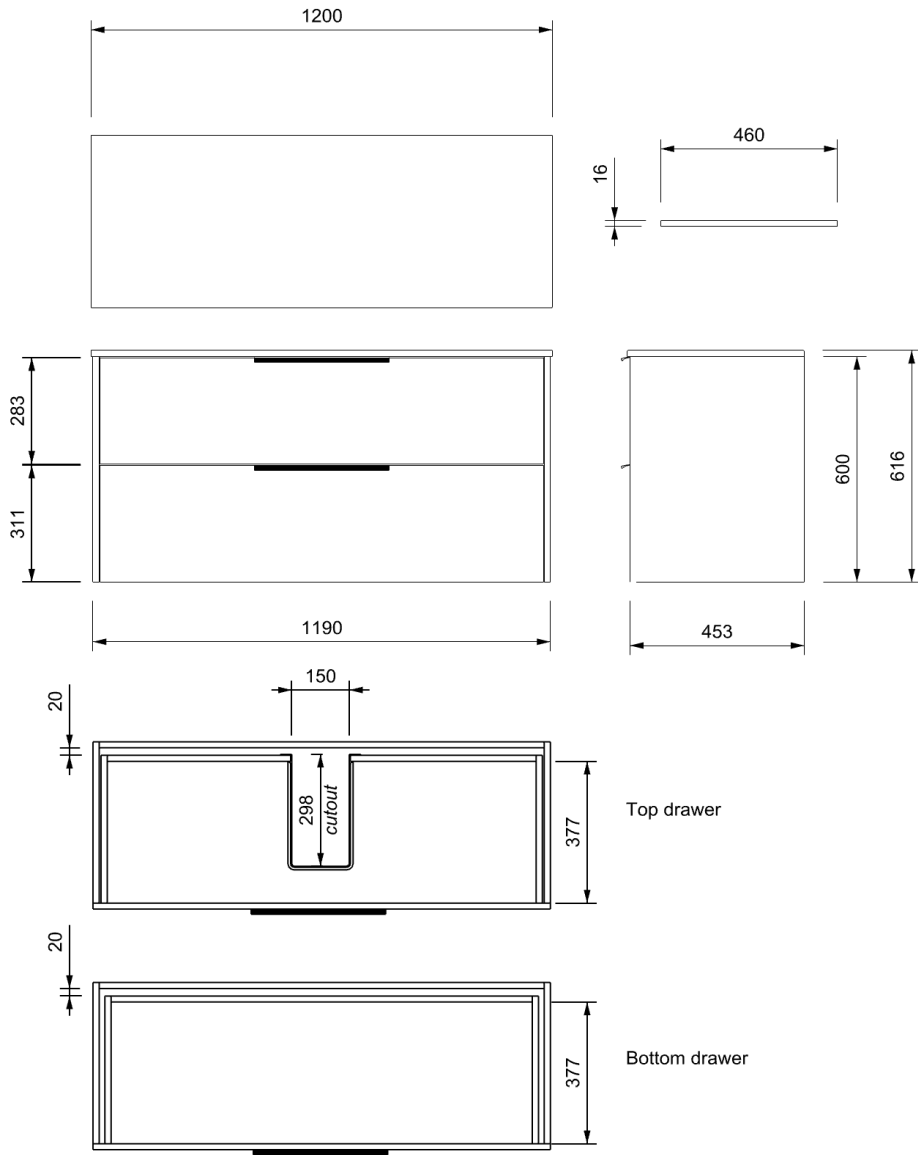

NIKAU PRO 1200 DOUBLE DWR WALL VANITY

TECHNICAL SPECIFICATIONS

ALL MEASUREMENTS ARE NOMINAL.

*WARRANTIES APPLY TO RESIDENTIAL DOMESTIC USE ONLY. WARRANTY VOID IF PRODUCT IS NOT INSTALLED ACCORDING TO OUR SPECIFICATIONS

**FOR FURTHER INFORMATION ON INSTALLATION GUIDE AND PRODUCT OPTIONS PLEASE REFER TO THE WEBSITE.

CLEARLITE.CO.NZ