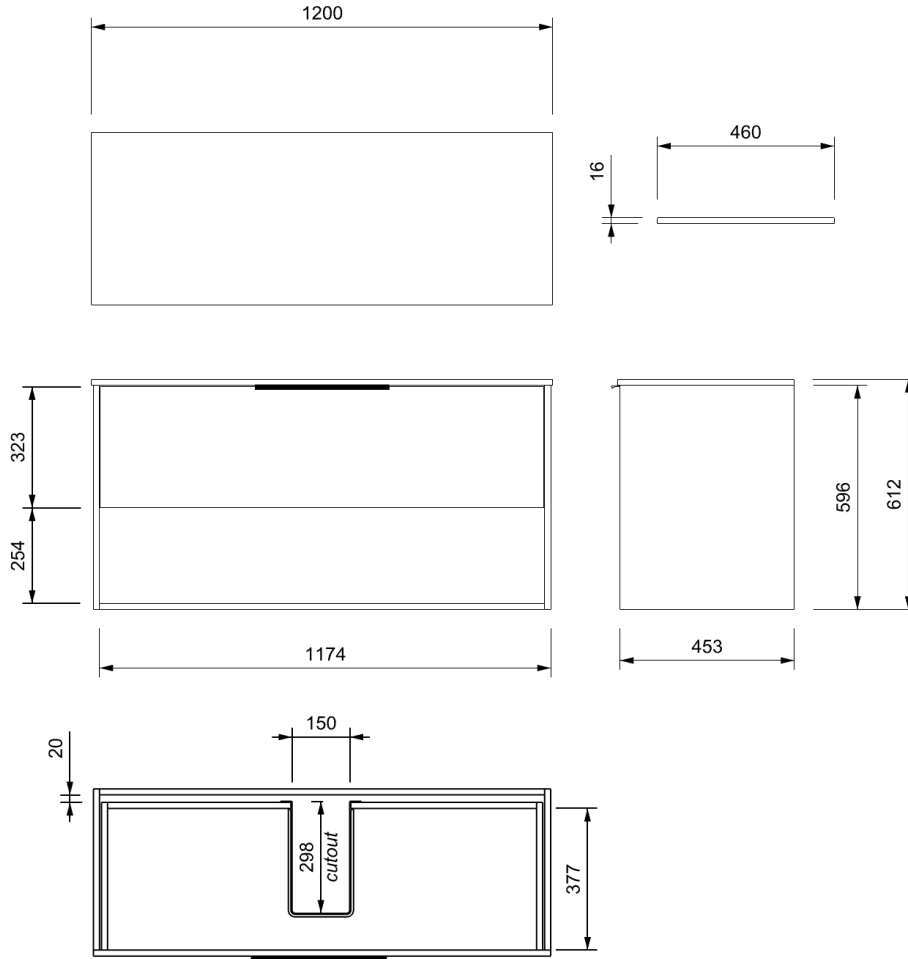

NIKAU PRO 1200 SINGLE DWR OPEN WALL VANITY

TECHNICAL SPECIFICATIONS

ALL MEASUREMENTS ARE NOMINAL.

*WARRANTIES APPLY TO RESIDENTIAL DOMESTIC USE ONLY. WARRANTY VOID IF PRODUCT IS NOT INSTALLED ACCORDING TO OUR SPECIFICATIONS

**FOR FURTHER INFORMATION ON INSTALLATION GUIDE AND PRODUCT OPTIONS PLEASE REFER TO THE WEBSITE.

CLEARLITE.CO.NZ