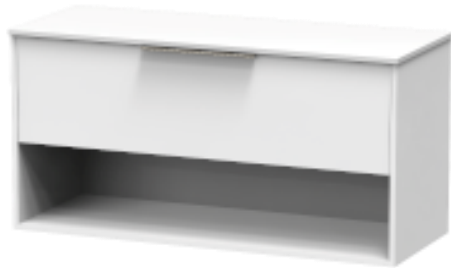

NIKAU PRO 1200 SINGLE DWR OPEN WALL VANITY

PRODUCT SPECIFICATIONS

CABINET

INSTALLATION	Wall Hung
CONFIGURATION	1 soft-close Drawer & Open Shelf
MATERIAL	Moisture Resistant Board
WIDTH (mm)	1190
DEPTH (mm)	453
HEIGHT (mm)	596
ORIGIN	Aotearoa / New Zealand

VANITY TOP

FINISH	Soft Matt Finish
MATERIAL	Solid Surface
TAP HOLE	No
OVERFLOW	No
WASTE SIZE	Suits 32mm and 40mm waste trap
WASTE INCLUDED	No
WIDTH (mm)	1200
DEPTH (mm)	460
ORIGIN	PRC
STANDARD APPROVAL	AS/NZS 1730:1996