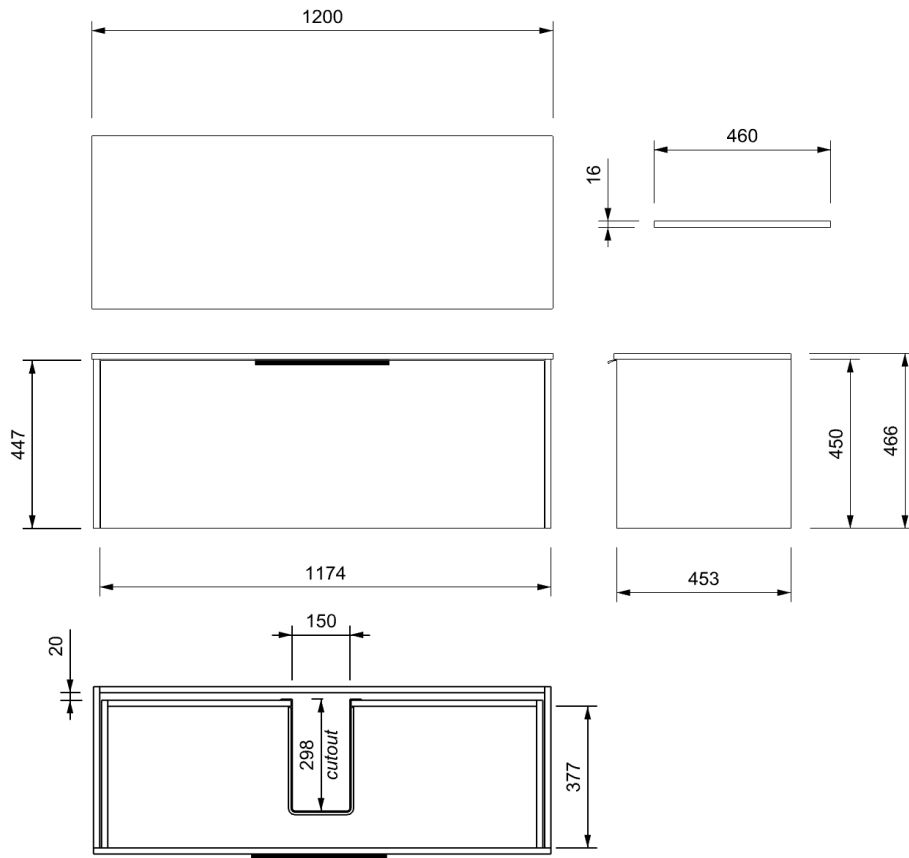

NIKAU PRO 1200 SINGLE DWR WALL VANITY

TECHNICAL SPECIFICATIONS

ALL MEASUREMENTS ARE NOMINAL.

*WARRANTIES APPLY TO RESIDENTIAL DOMESTIC USE ONLY. WARRANTY VOID IF PRODUCT IS NOT INSTALLED ACCORDING TO OUR SPECIFICATIONS

**FOR FURTHER INFORMATION ON INSTALLATION GUIDE AND PRODUCT OPTIONS PLEASE REFER TO THE WEBSITE.

CLEARLITE.CO.NZ