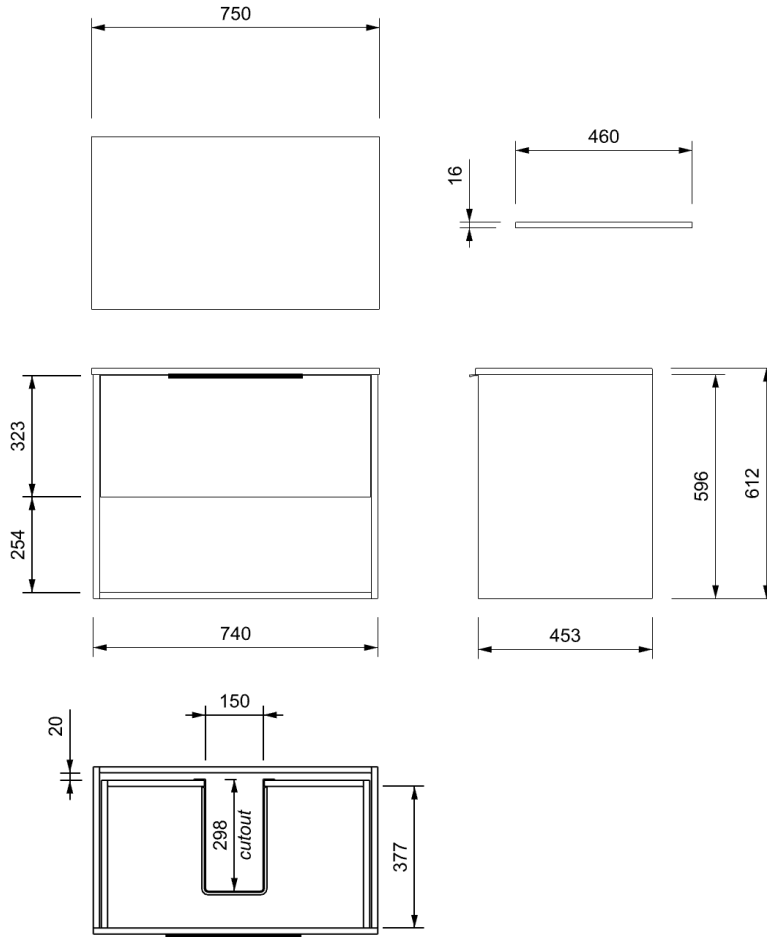

NIKAU PRO 750 SINGLE DWR OPEN WALL VANITY

TECHNICAL SPECIFICATIONS

ALL MEASUREMENTS ARE NOMINAL.

*WARRANTIES APPLY TO RESIDENTIAL DOMESTIC USE ONLY. WARRANTY VOID IF PRODUCT IS NOT INSTALLED ACCORDING TO OUR SPECIFICATIONS

**FOR FURTHER INFORMATION ON INSTALLATION GUIDE AND PRODUCT OPTIONS PLEASE REFER TO THE WEBSITE.

CLEARLITE.CO.NZ