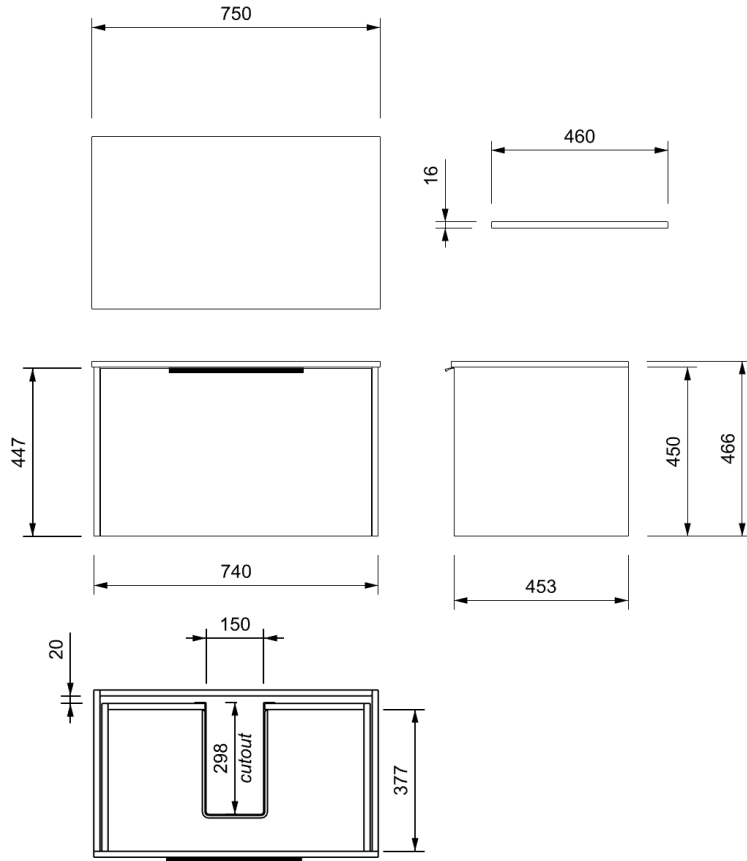

NIKAU PRO 750 SINGLE DWR WALL VANITY

TECHNICAL SPECIFICATIONS

ALL MEASUREMENTS ARE NOMINAL.

*WARRANTIES APPLY TO RESIDENTIAL DOMESTIC USE ONLY. WARRANTY VOID IF PRODUCT IS NOT INSTALLED ACCORDING TO OUR SPECIFICATIONS

**FOR FURTHER INFORMATION ON INSTALLATION GUIDE AND PRODUCT OPTIONS PLEASE REFER TO THE WEBSITE.

CLEARLITE.CO.NZ