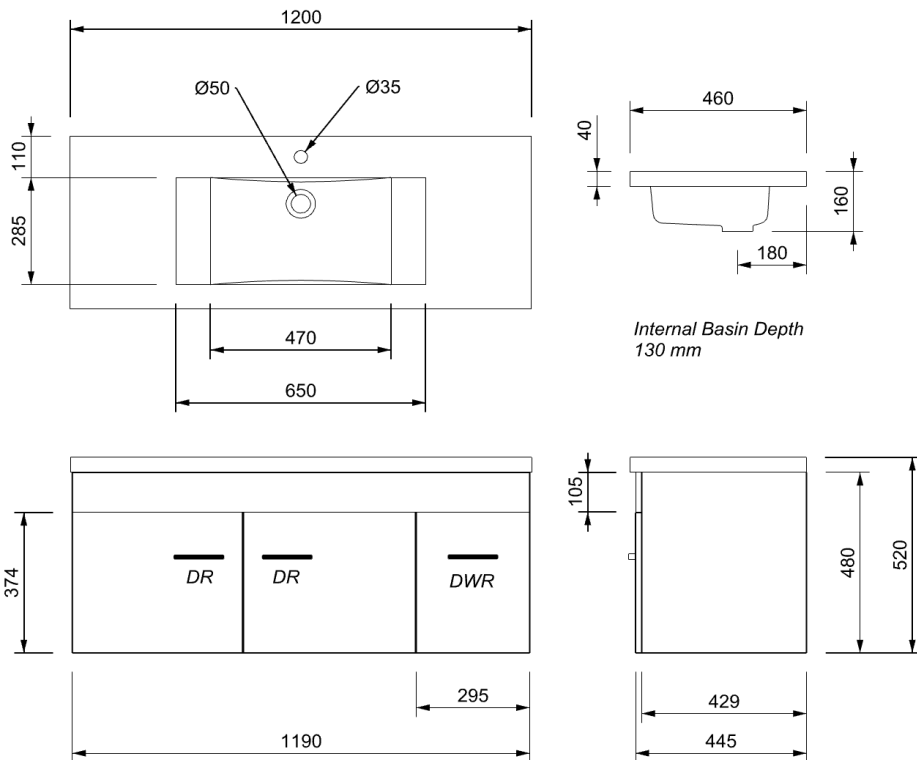

INSTALLATION	Wall Hung
CONFIGURATION	1 soft-close Drawer & 2 soft-close Doors
MATERIAL	Moisture Resistant Board
WIDTH (mm)	1190
DEPTH (mm)	445
HEIGHT (mm)	480
ORIGIN	Aotearoa / New Zealand

VANITY TOP

FINISH	Gloss White
MATERIAL	Composite
TAP HOLE	Yes
OVERFLOW	No
WASTE SIZE	Suits 32mm and 40mm waste traps
WASTE INCLUDED	No
WIDTH (mm)	1200
DEPTH (mm)	460
ORIGIN	PRC
STANDARD APPROVAL	AS/NZS 1730:1996

CLEARLITE.CO.NZ

NORFOLK 1200 CLASSIC WALL VANITY

TECHNICAL SPECIFICATIONS

ALL MEASUREMENTS ARE NOMINAL.

*WARRANTIES APPLY TO RESIDENTIAL DOMESTIC USE ONLY. WARRANTY VOID IF PRODUCT IS NOT INSTALLED ACCORDING TO OUR SPECIFICATIONS