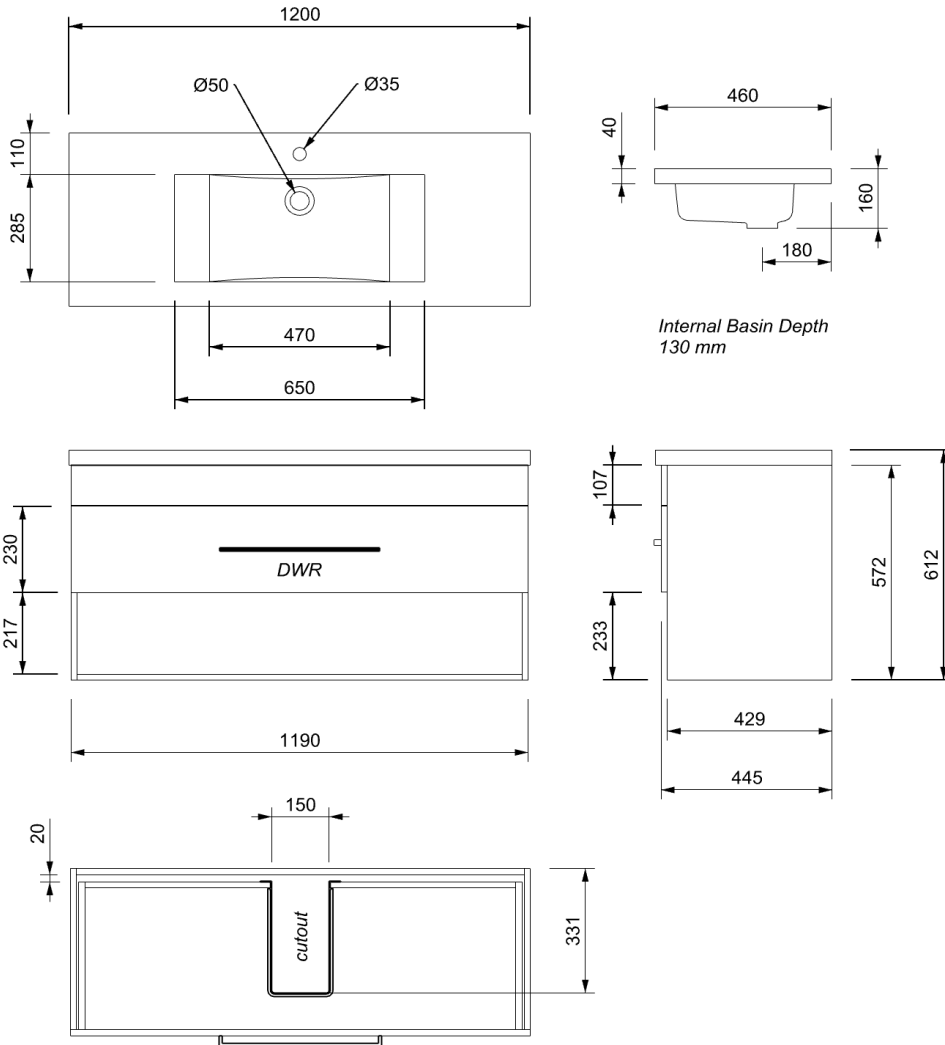

NORFOLK 1200 SINGLE DWR OPEN WALL VANITY

PRODUCT SPECIFICATIONS

CABINET

INSTALLATION	Wall Hung
CONFIGURATION	1 soft-close Drawer & Open Shelf
MATERIAL	Moisture Resistant Board
WIDTH (mm)	1190
DEPTH (mm)	445
HEIGHT (mm)	572
ORIGIN	Aotearoa / New Zealand

VANITY TOP

FINISH	Gloss White
MATERIAL	Composite
TAP HOLE	Yes
OVERFLOW	No
WASTE SIZE	Suits 32mm and 40mm waste traps
WASTE INCLUDED	No
WIDTH (mm)	1200
DEPTH (mm)	460
ORIGIN	PRC
STANDARD APPROVAL	AS/NZS 1730:1996

CLEARLITE.CO.NZ

NORFOLK 1200 SINGLE DWR OPEN WALL VANITY

TECHNICAL SPECIFICATIONS

ALL MEASUREMENTS ARE NOMINAL.

*WARRANTIES APPLY TO RESIDENTIAL DOMESTIC USE ONLY. WARRANTY VOID IF PRODUCT IS NOT INSTALLED ACCORDING TO OUR SPECIFICATIONS