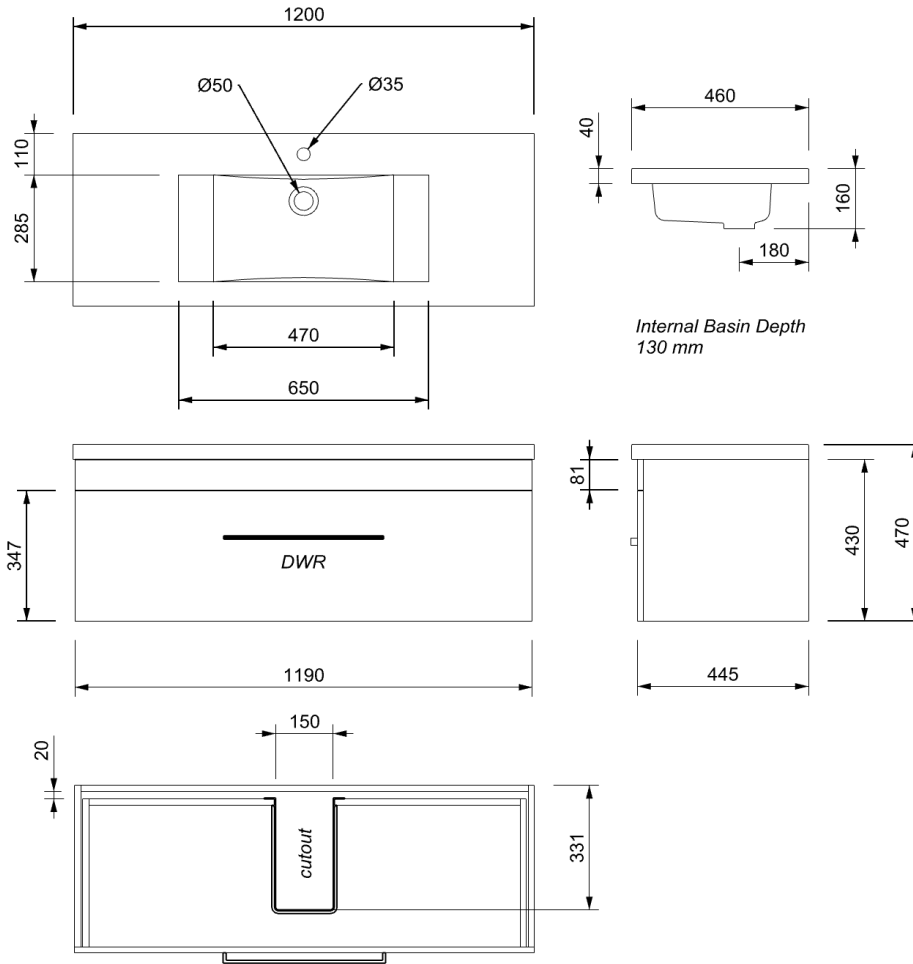

NORFOLK 1200 SINGLE DWR WALL VANITY

PRODUCT SPECIFICATIONS

CABINET

INSTALLATION	Wall Hung
CONFIGURATION	1 soft-close Drawer
MATERIAL	Moisture Resistant Board
WIDTH (mm)	1190
DEPTH (mm)	445
HEIGHT (mm)	430
ORIGIN	Aotearoa / New Zealand

VANITY TOP

FINISH	Gloss White
MATERIAL	Composite
TAP HOLE	Yes
OVERFLOW	No
WASTE SIZE	Suits 32mm and 40mm waste traps
WASTE INCLUDED	No
WIDTH (mm)	1200
DEPTH (mm)	460
ORIGIN	PRC
STANDARD APPROVAL	AS/NZS 1730:1996

CLEARLITE.CO.NZ

NORFOLK 1200 SINGLE DWR WALL VANITY

TECHNICAL SPECIFICATIONS

ALL MEASUREMENTS ARE NOMINAL.

*WARRANTIES APPLY TO RESIDENTIAL DOMESTIC USE ONLY. WARRANTY VOID IF PRODUCT IS NOT INSTALLED ACCORDING TO OUR SPECIFICATIONS