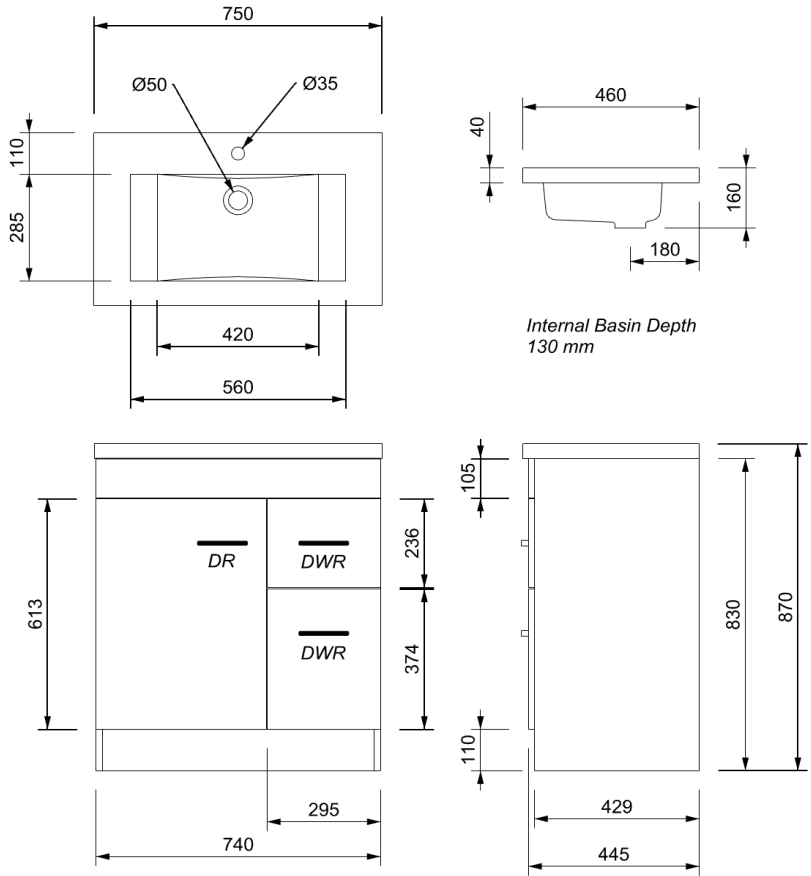

NORFOLK 750 CLASSIC FLOOR VANITY

TECHNICAL SPECIFICATIONS

ALL MEASUREMENTS ARE NOMINAL.

*WARRANTIES APPLY TO RESIDENTIAL DOMESTIC USE ONLY. WARRANTY VOID IF PRODUCT IS NOT INSTALLED ACCORDING TO OUR SPECIFICATIONS

**FOR FURTHER INFORMATION ON INSTALLATION GUIDE AND PRODUCT OPTIONS PLEASE REFER TO THE WEBSITE.

CLEARLITE.CO.NZ