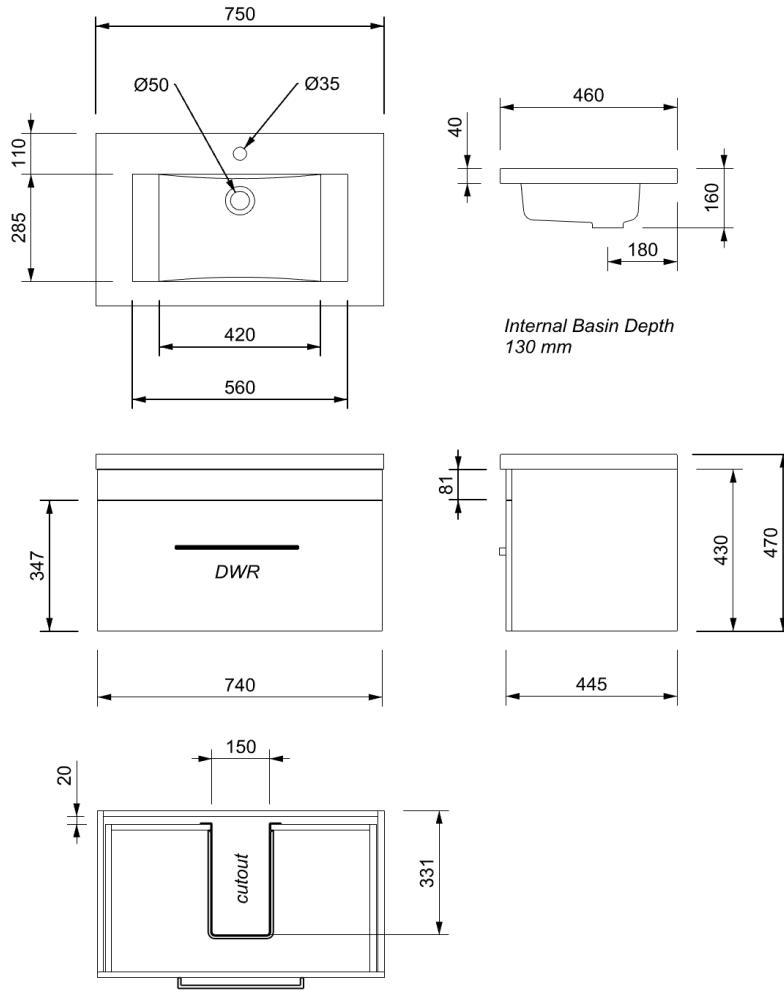

NORFOLK 750 SINGLE DWR WALL VANITY

TECHNICAL SPECIFICATIONS

ALL MEASUREMENTS ARE NOMINAL.

*WARRANTIES APPLY TO RESIDENTIAL DOMESTIC USE ONLY. WARRANTY VOID IF PRODUCT IS NOT INSTALLED ACCORDING TO OUR SPECIFICATIONS

**FOR FURTHER INFORMATION ON INSTALLATION GUIDE AND PRODUCT OPTIONS PLEASE REFER TO THE WEBSITE.

CLEARLITE.CO.NZ