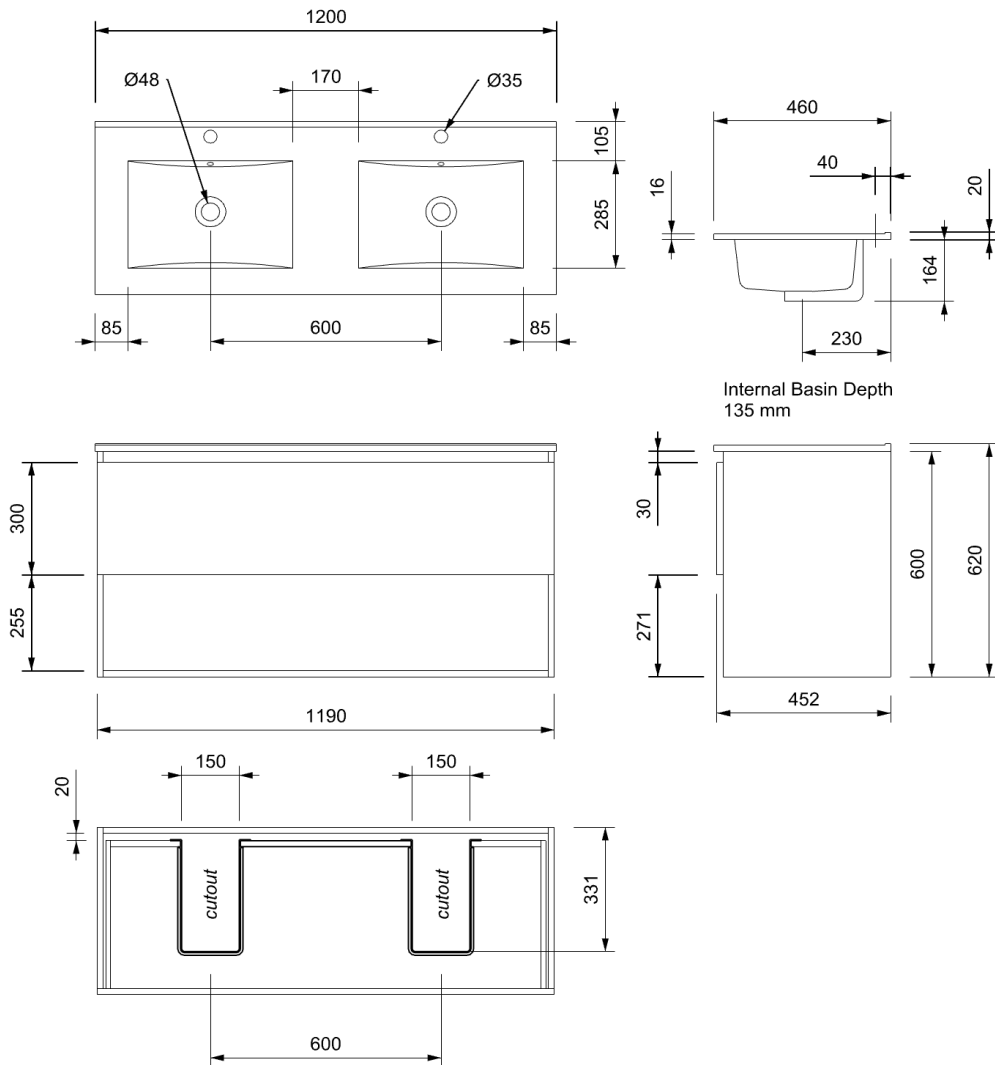

PINNACLE 1200 DB SINGLE DWR OPEN WALL VANITY

TECHNICAL SPECIFICATIONS

ALL MEASUREMENTS ARE NOMINAL.

*WARRANTIES APPLY TO RESIDENTIAL DOMESTIC USE ONLY. WARRANTY VOID IF PRODUCT IS NOT INSTALLED ACCORDING TO OUR SPECIFICATIONS

**FOR FURTHER INFORMATION ON INSTALLATION GUIDE AND PRODUCT OPTIONS PLEASE REFER TO THE WEBSITE.

CLEARLITE.CO.NZ