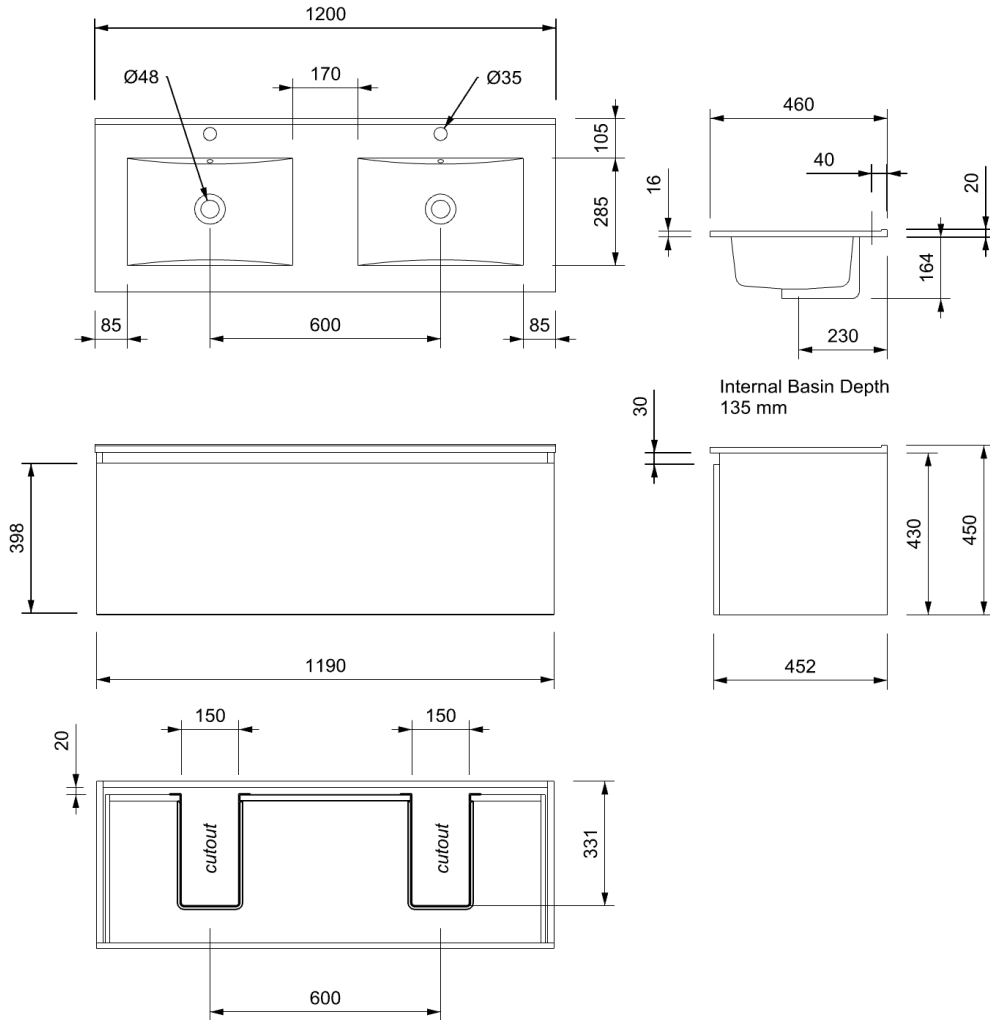

PINNACLE 1200 DB SINGLE DWR WALL VANITY

PRODUCT SPECIFICATIONS

CABINET

INSTALLATION	Wall Hung
CONFIGURATION	1 soft-close Drawer
MATERIAL	Moisture Resistant Board
WIDTH (mm)	1190
DEPTH (mm)	452
HEIGHT (mm)	430
ORIGIN	Aotearoa / New Zealand

VANITY TOP - Double Bowl

FINISH	Gloss White
MATERIAL	Vitreous China
TAP HOLE	Yes
OVERFLOW	Yes
WASTE SIZE	Suits 32mm and 40mm waste traps
WASTE INCLUDED	No
WIDTH (mm)	1200
DEPTH (mm)	460
ORIGIN	PRC
STANDARD APPROVAL	AS/NZS 1730:1996

CLEARLITE.CO.NZ

PINNACLE 1200 DB SINGLE DWR WALL VANITY

TECHNICAL SPECIFICATIONS

ALL MEASUREMENTS ARE NOMINAL.

*WARRANTIES APPLY TO RESIDENTIAL DOMESTIC USE ONLY. WARRANTY VOID IF PRODUCT IS NOT INSTALLED ACCORDING TO OUR SPECIFICATIONS