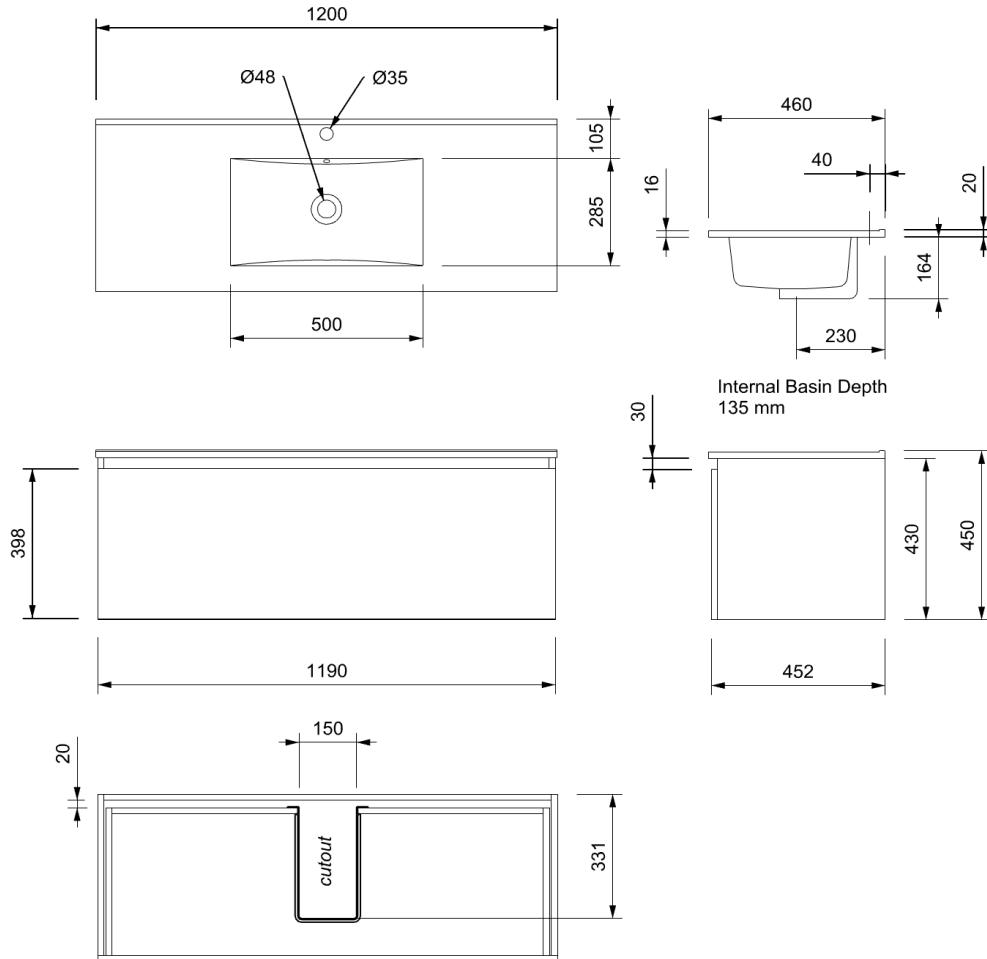

PINNACLE 1200 SINGLE DWR WALL VANITY

PRODUCT SPECIFICATIONS

CABINET

INSTALLATION	Wall Hung
CONFIGURATION	1 soft-close Drawer
MATERIAL	Moisture Resistant Board
WIDTH (mm)	1190
DEPTH (mm)	452
HEIGHT (mm)	430
ORIGIN	Aotearoa / New Zealand

VANITY TOP

FINISH	Gloss White
MATERIAL	Vitreous China
TAP HOLE	Yes
OVERFLOW	Yes
WASTE SIZE	Suits 32mm and 40mm waste traps
WASTE INCLUDED	No
WIDTH (mm)	1200
DEPTH (mm)	460
ORIGIN	PRC
STANDARD APPROVAL	AS/NZS 1730:1996

CLEARLITE.CO.NZ

PINNACLE 1200 SINGLE DWR WALL VANITY

TECHNICAL SPECIFICATIONS

ALL MEASUREMENTS ARE NOMINAL.

*WARRANTIES APPLY TO RESIDENTIAL DOMESTIC USE ONLY. WARRANTY VOID IF PRODUCT IS NOT INSTALLED ACCORDING TO OUR SPECIFICATIONS