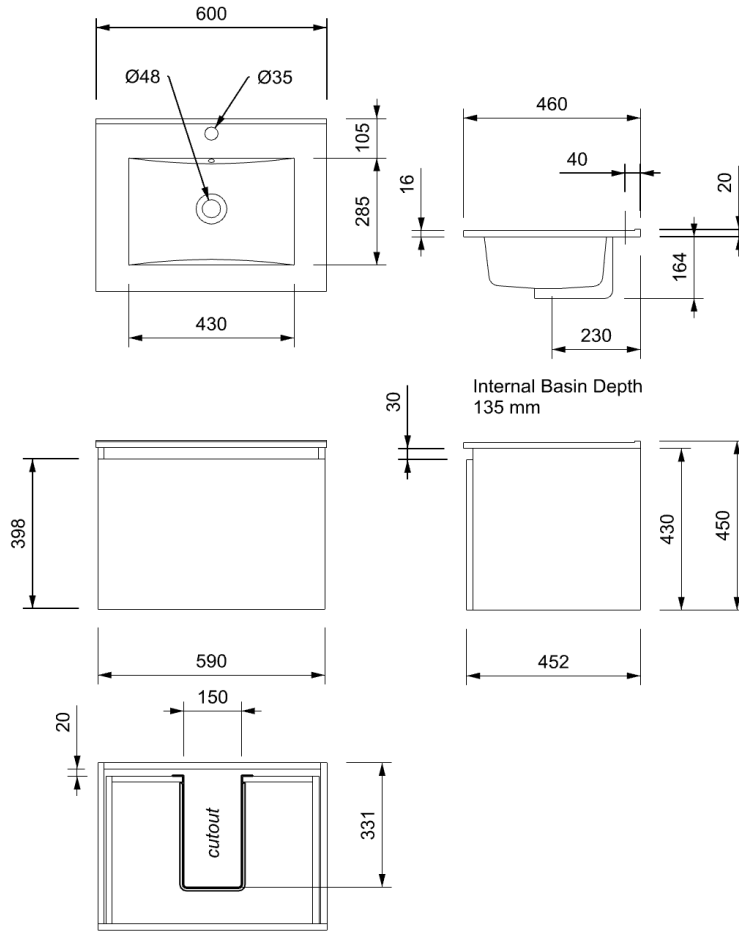

PINNACLE 600 SINGLE DWR WALL VANITY

TECHNICAL SPECIFICATIONS

ALL MEASUREMENTS ARE NOMINAL.

*WARRANTIES APPLY TO RESIDENTIAL DOMESTIC USE ONLY. WARRANTY VOID IF PRODUCT IS NOT INSTALLED ACCORDING TO OUR SPECIFICATIONS

**FOR FURTHER INFORMATION ON INSTALLATION GUIDE AND PRODUCT OPTIONS PLEASE REFER TO THE WEBSITE.

CLEARLITE.CO.NZ