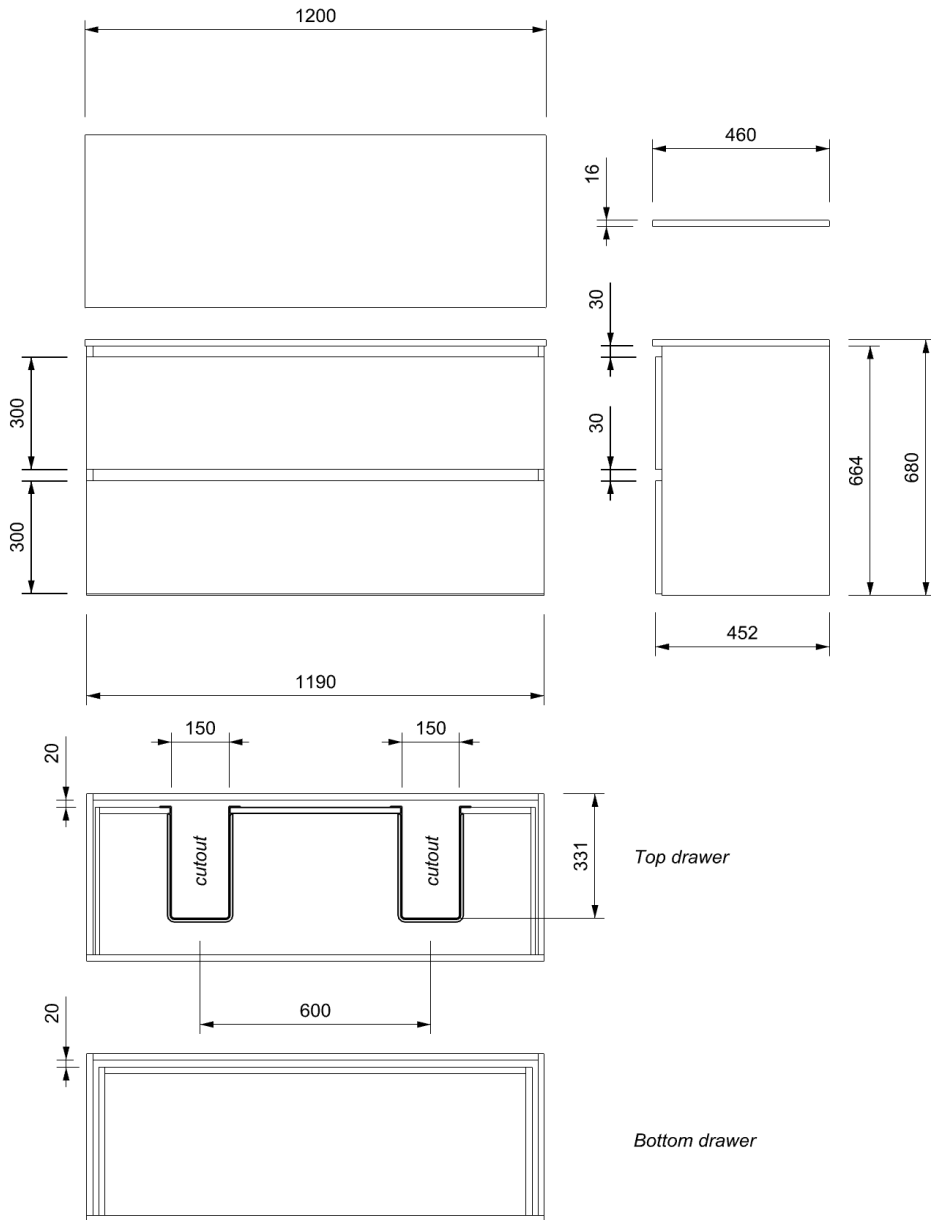

PINNACLE PRO 1200 DB DOUBLE DWR WALL VANITY

TECHNICAL SPECIFICATIONS

ALL MEASUREMENTS ARE NOMINAL.

*WARRANTIES APPLY TO RESIDENTIAL DOMESTIC USE ONLY. WARRANTY VOID IF PRODUCT IS NOT INSTALLED ACCORDING TO OUR SPECIFICATIONS

**FOR FURTHER INFORMATION ON INSTALLATION GUIDE AND PRODUCT OPTIONS PLEASE REFER TO THE WEBSITE.

CLEARLITE.CO.NZ