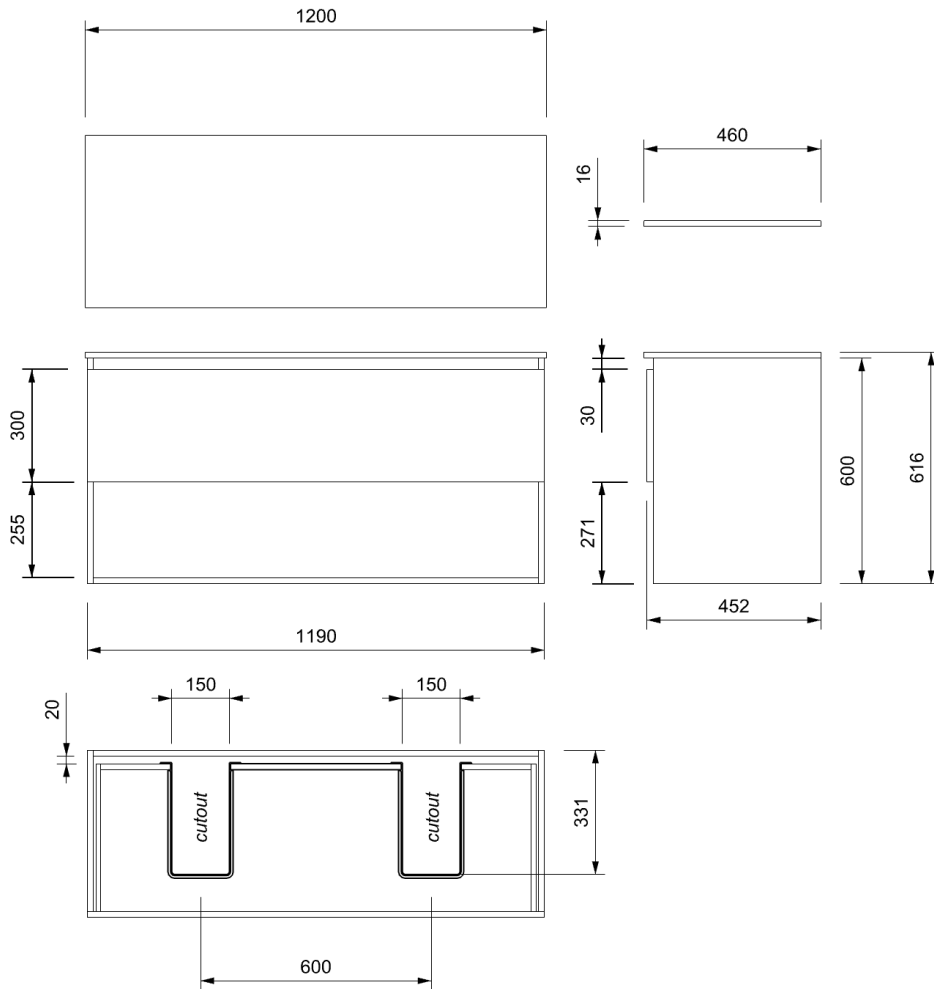

PINNACLE PRO 1200 DB SINGLE DWR OPEN WALL VANITY

TECHNICAL SPECIFICATIONS

ALL MEASUREMENTS ARE NOMINAL.

*WARRANTIES APPLY TO RESIDENTIAL DOMESTIC USE ONLY. WARRANTY VOID IF PRODUCT IS NOT INSTALLED ACCORDING TO OUR SPECIFICATIONS

**FOR FURTHER INFORMATION ON INSTALLATION GUIDE AND PRODUCT OPTIONS PLEASE REFER TO THE WEBSITE.

CLEARLITE.CO.NZ