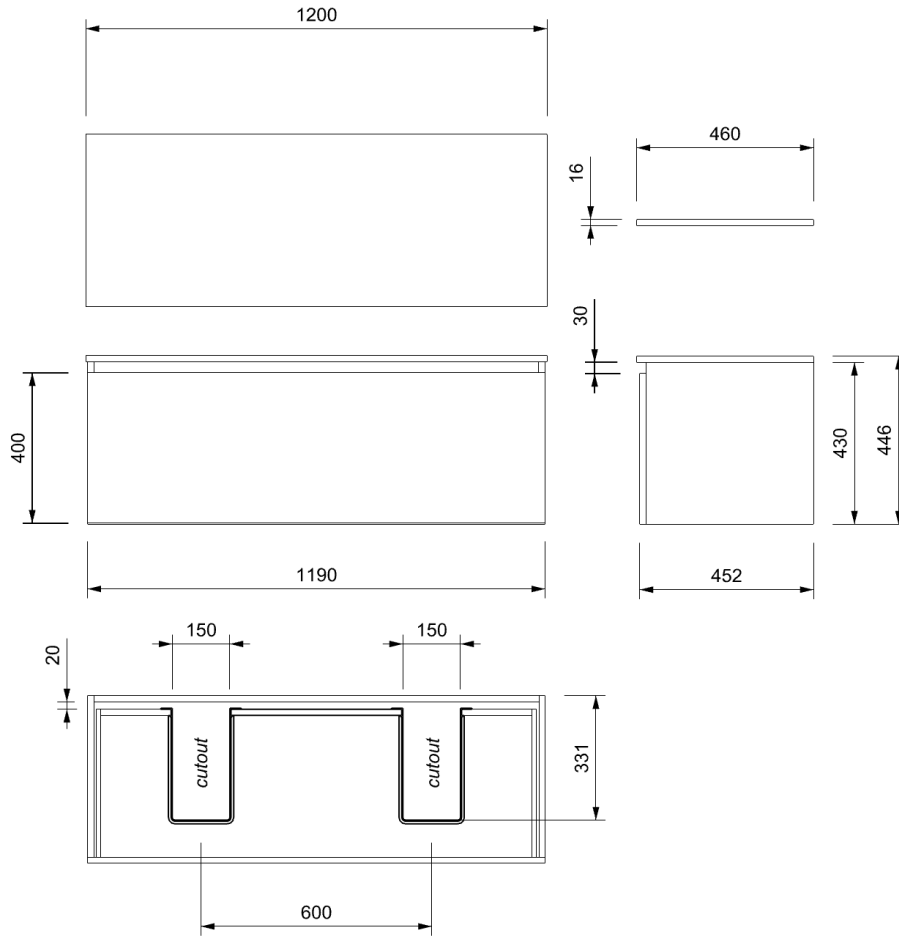

PINNACLE PRO 1200 DB SINGLE DWR WALL VANITY

TECHNICAL SPECIFICATIONS

ALL MEASUREMENTS ARE NOMINAL.

*WARRANTIES APPLY TO RESIDENTIAL DOMESTIC USE ONLY. WARRANTY VOID IF PRODUCT IS NOT INSTALLED ACCORDING TO OUR SPECIFICATIONS

**FOR FURTHER INFORMATION ON INSTALLATION GUIDE AND PRODUCT OPTIONS PLEASE REFER TO THE WEBSITE.

CLEARLITE.CO.NZ