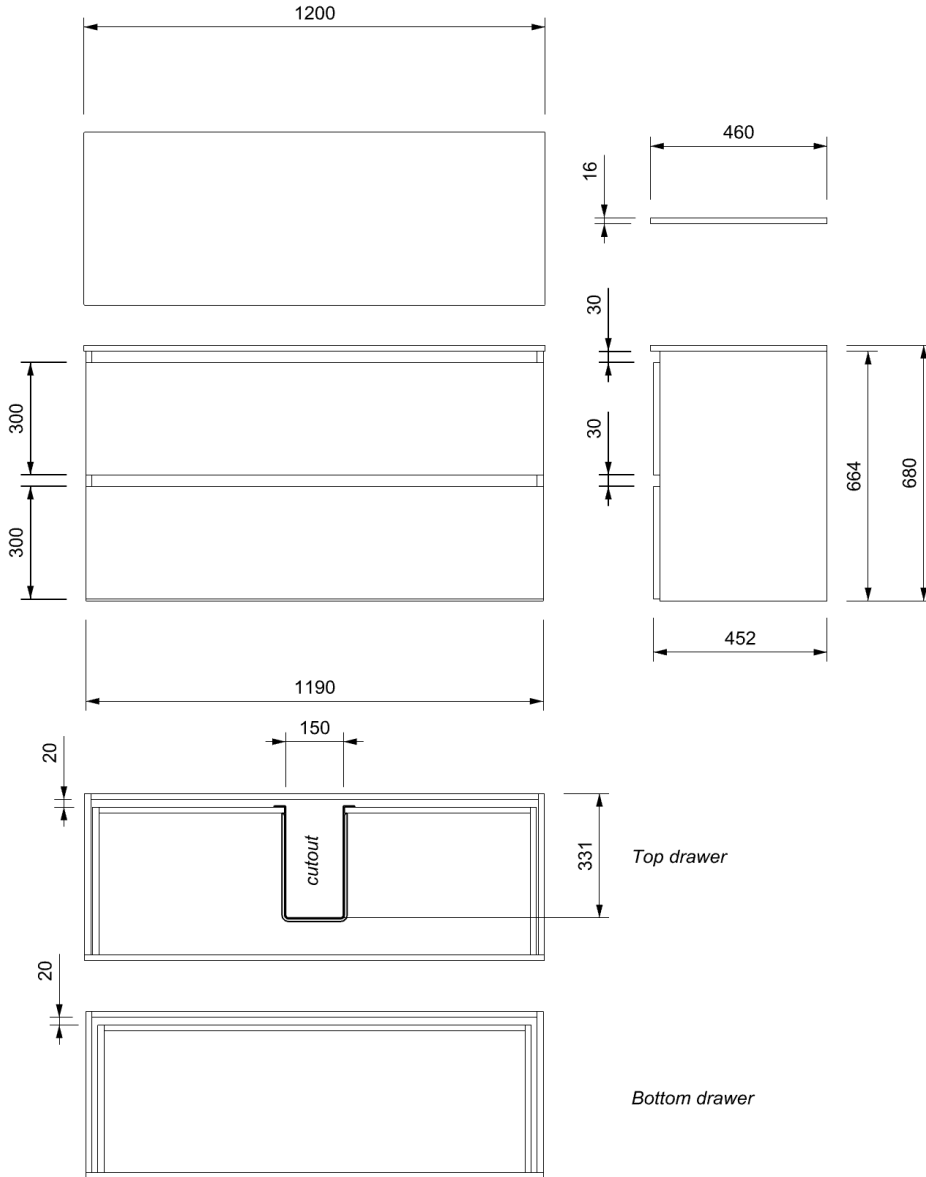

PINNACLE PRO 1200 DOUBLE DWR WALL VANITY

PRODUCT SPECIFICATIONS

CABINET

INSTALLATION	Wall Hung
CONFIGURATION	2 soft-close Drawers
MATERIAL	Moisture Resistant Board
WIDTH (mm)	1190
DEPTH (mm)	452
HEIGHT (mm)	664
ORIGIN	Aotearoa / New Zealand

VANITY TOP

FINISH	Soft Matt Finish
MATERIAL	Solid Surface
TAP HOLE	No
OVERFLOW	No
WASTE SIZE	Suits 32mm and 40mm waste trap
WASTE INCLUDED	No
WIDTH (mm)	1200
DEPTH (mm)	460
ORIGIN	PRC
STANDARD APPROVAL	AS/NZS 1730:1996

CLEARLITE.CO.NZ

PINNACLE PRO 1200 DOUBLE DWR WALL VANITY

TECHNICAL SPECIFICATIONS

ALL MEASUREMENTS ARE NOMINAL.

*WARRANTIES APPLY TO RESIDENTIAL DOMESTIC USE ONLY. WARRANTY VOID IF PRODUCT IS NOT INSTALLED ACCORDING TO OUR SPECIFICATIONS