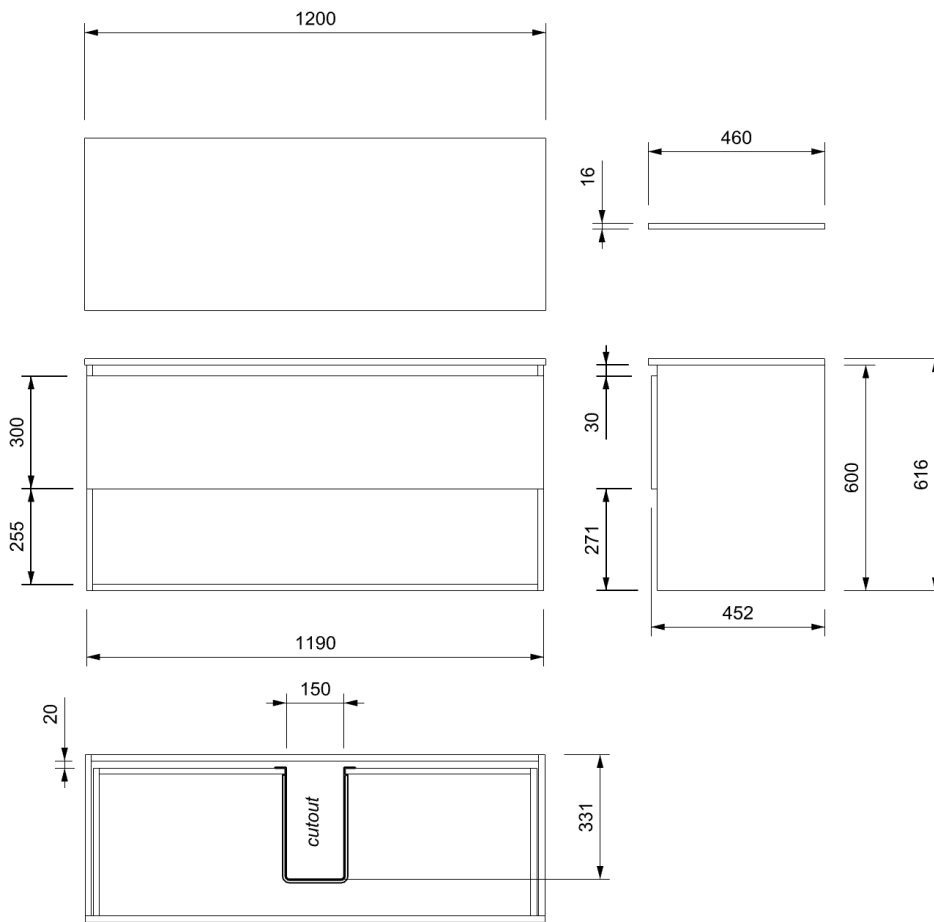

PINNACLE PRO 1200 SINGLE DWR OPEN WALL VANITY

TECHNICAL SPECIFICATIONS

ALL MEASUREMENTS ARE NOMINAL.

*WARRANTIES APPLY TO RESIDENTIAL DOMESTIC USE ONLY. WARRANTY VOID IF PRODUCT IS NOT INSTALLED ACCORDING TO OUR SPECIFICATIONS

**FOR FURTHER INFORMATION ON INSTALLATION GUIDE AND PRODUCT OPTIONS PLEASE REFER TO THE WEBSITE.

CLEARLITE.CO.NZ