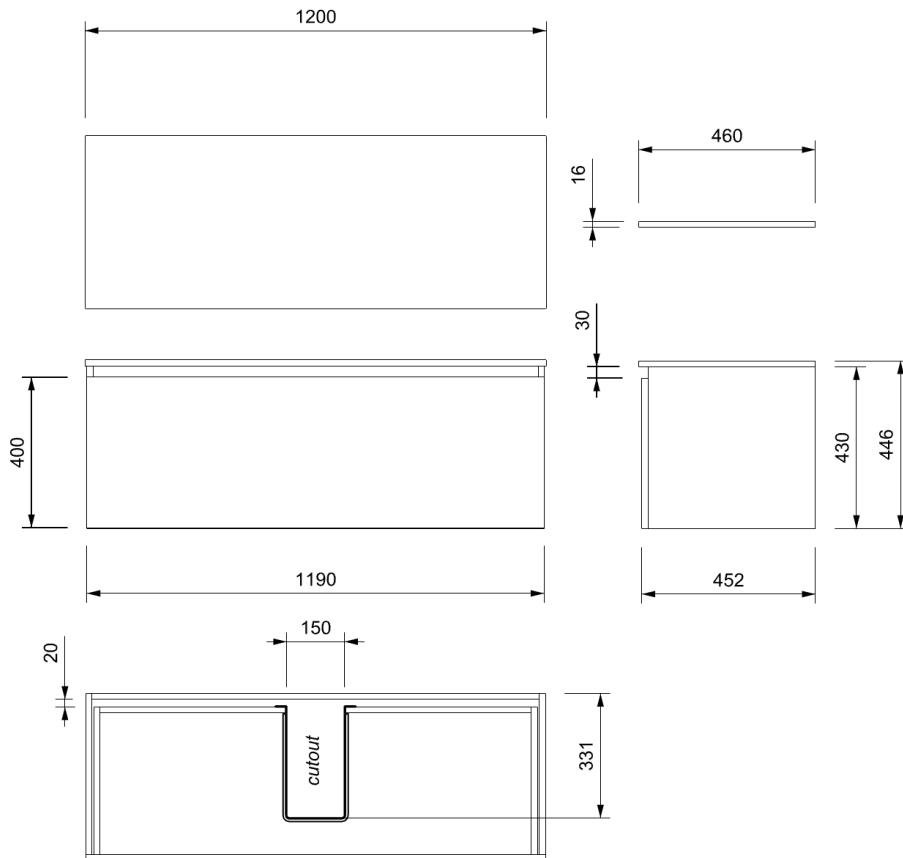

PINNACLE PRO 1200 SINGLE DWR WALL VANITY

TECHNICAL SPECIFICATIONS

ALL MEASUREMENTS ARE NOMINAL.

*WARRANTIES APPLY TO RESIDENTIAL DOMESTIC USE ONLY. WARRANTY VOID IF PRODUCT IS NOT INSTALLED ACCORDING TO OUR SPECIFICATIONS

**FOR FURTHER INFORMATION ON INSTALLATION GUIDE AND PRODUCT OPTIONS PLEASE REFER TO THE WEBSITE.

CLEARLITE.CO.NZ