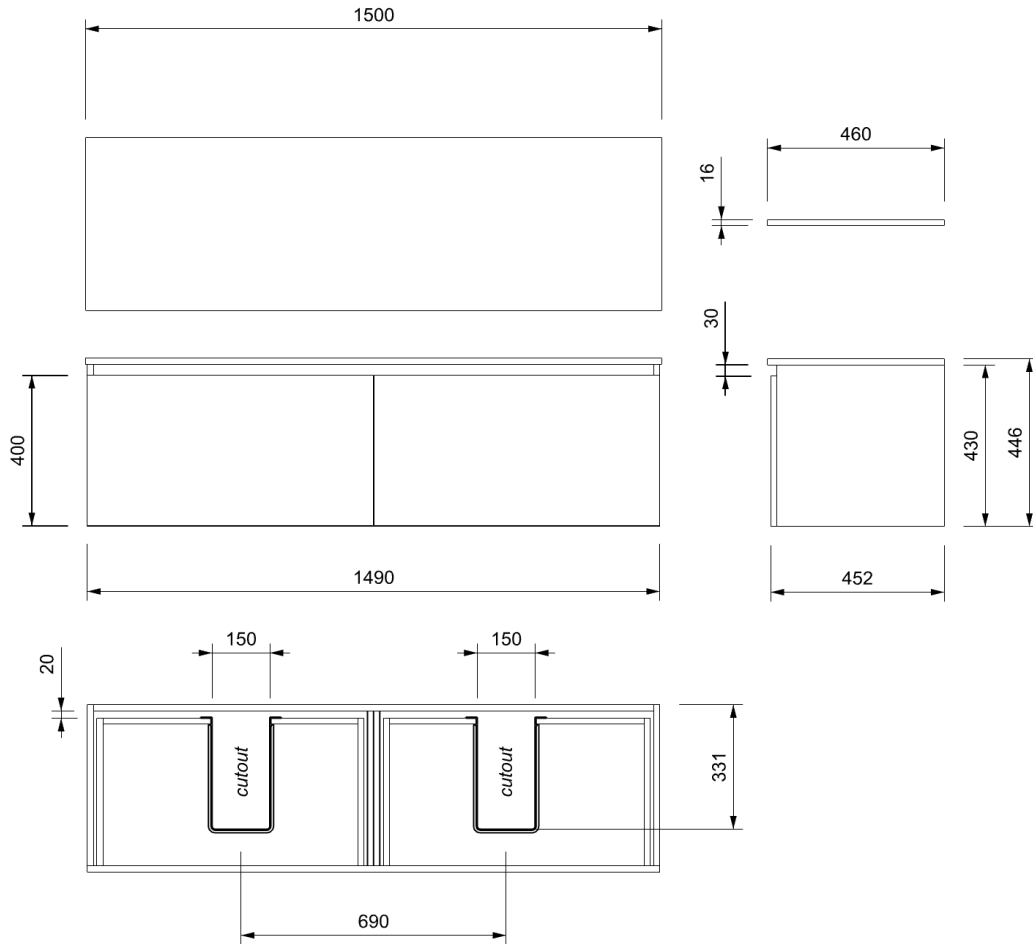

PINNACLE PRO 1500 DB SINGLE DWR WALL VANITY

TECHNICAL SPECIFICATIONS

ALL MEASUREMENTS ARE NOMINAL.

*WARRANTIES APPLY TO RESIDENTIAL DOMESTIC USE ONLY. WARRANTY VOID IF PRODUCT IS NOT INSTALLED ACCORDING TO OUR SPECIFICATIONS

**FOR FURTHER INFORMATION ON INSTALLATION GUIDE AND PRODUCT OPTIONS PLEASE REFER TO THE WEBSITE.

CLEARLITE.CO.NZ