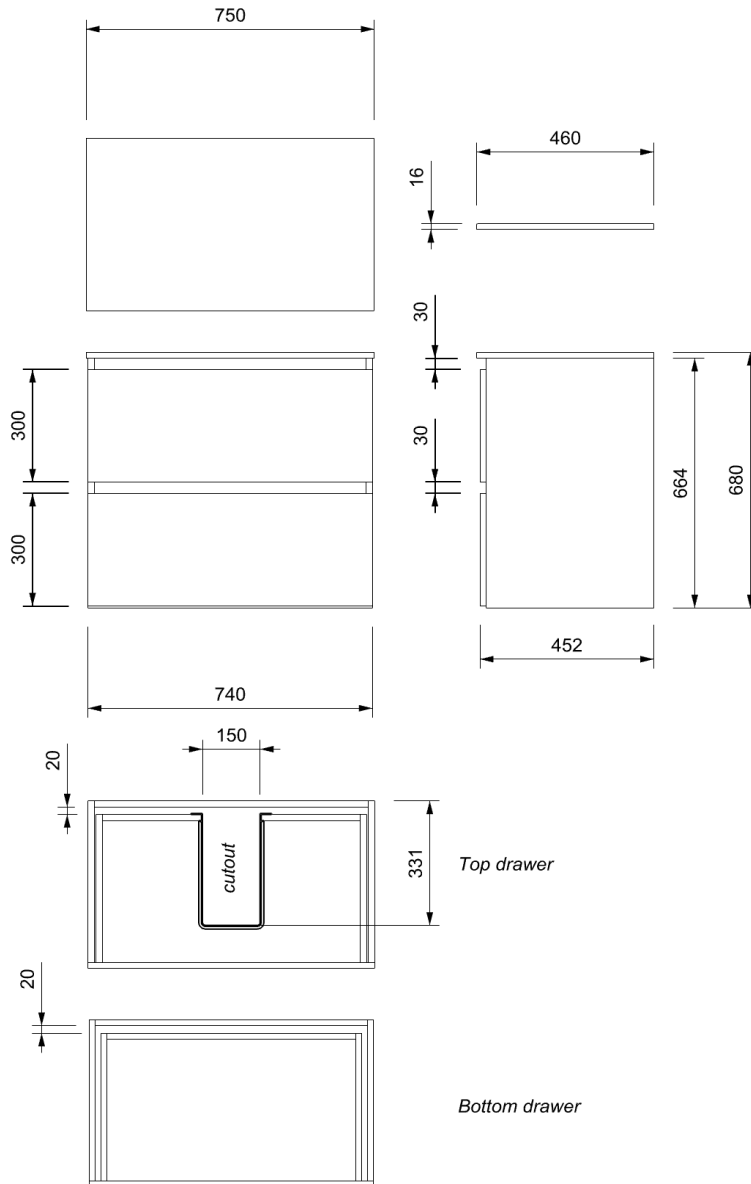

INSTALLATION	Wall Hung
CONFIGURATION	2 soft-close Drawers
MATERIAL	Moisture Resistant Board
WIDTH (mm)	740
DEPTH (mm)	452
HEIGHT (mm)	664
ORIGIN	Aotearoa / New Zealand

VANITY TOP

FINISH	Soft Matt Finish
MATERIAL	Solid Surface
TAP HOLE	No
OVERFLOW	No
WASTE SIZE	Suits 32mm and 40mm waste trap
WASTE INCLUDED	No
WIDTH (mm)	750
DEPTH (mm)	460
ORIGIN	PRC
STANDARD APPROVAL	AS/NZS 1730:1996

CLEARLITE.CO.NZ

PINNACLE PRO 750 DOUBLE DWR WALL VANITY

TECHNICAL SPECIFICATIONS

ALL MEASUREMENTS ARE NOMINAL.

*WARRANTIES APPLY TO RESIDENTIAL DOMESTIC USE ONLY. WARRANTY VOID IF PRODUCT IS NOT INSTALLED ACCORDING TO OUR SPECIFICATIONS