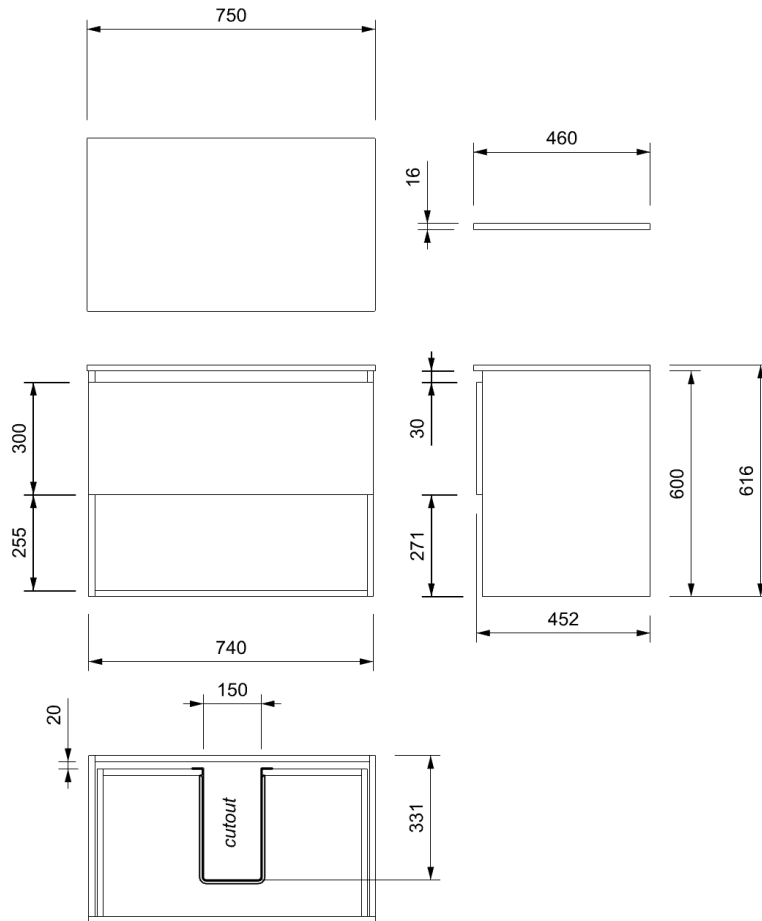

PINNACLE PRO 750 SINGLE DWR OPEN WALL VANITY

TECHNICAL SPECIFICATIONS

ALL MEASUREMENTS ARE NOMINAL.

*WARRANTIES APPLY TO RESIDENTIAL DOMESTIC USE ONLY. WARRANTY VOID IF PRODUCT IS NOT INSTALLED ACCORDING TO OUR SPECIFICATIONS

**FOR FURTHER INFORMATION ON INSTALLATION GUIDE AND PRODUCT OPTIONS PLEASE REFER TO THE WEBSITE.

CLEARLITE.CO.NZ