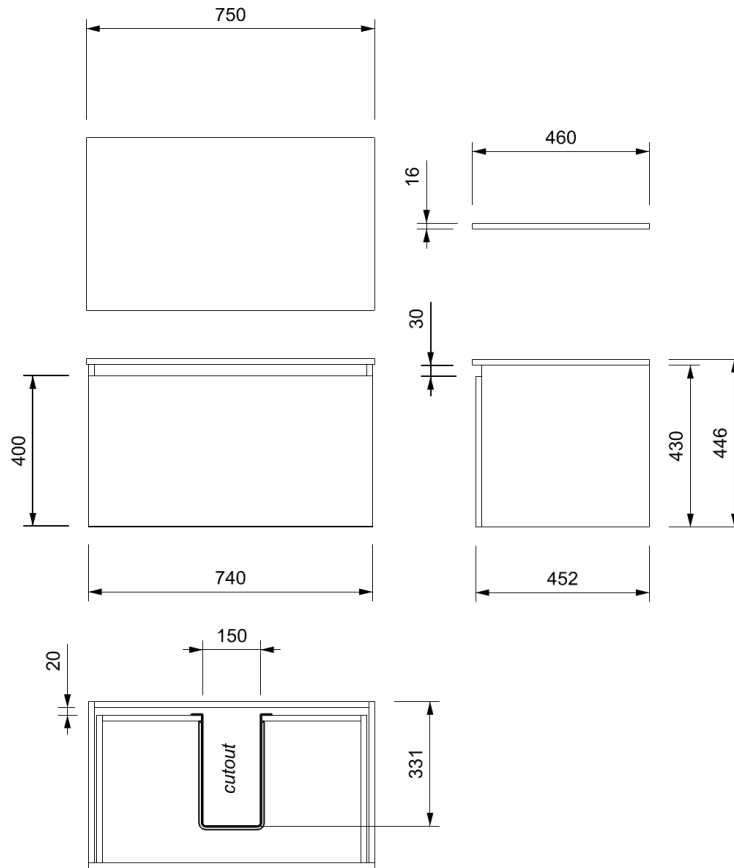

PINNACLE PRO 750 SINGLE DWR WALL VANITY

TECHNICAL SPECIFICATIONS

ALL MEASUREMENTS ARE NOMINAL.

*WARRANTIES APPLY TO RESIDENTIAL DOMESTIC USE ONLY. WARRANTY VOID IF PRODUCT IS NOT INSTALLED ACCORDING TO OUR SPECIFICATIONS

**FOR FURTHER INFORMATION ON INSTALLATION GUIDE AND PRODUCT OPTIONS PLEASE REFER TO THE WEBSITE.

CLEARLITE.CO.NZ