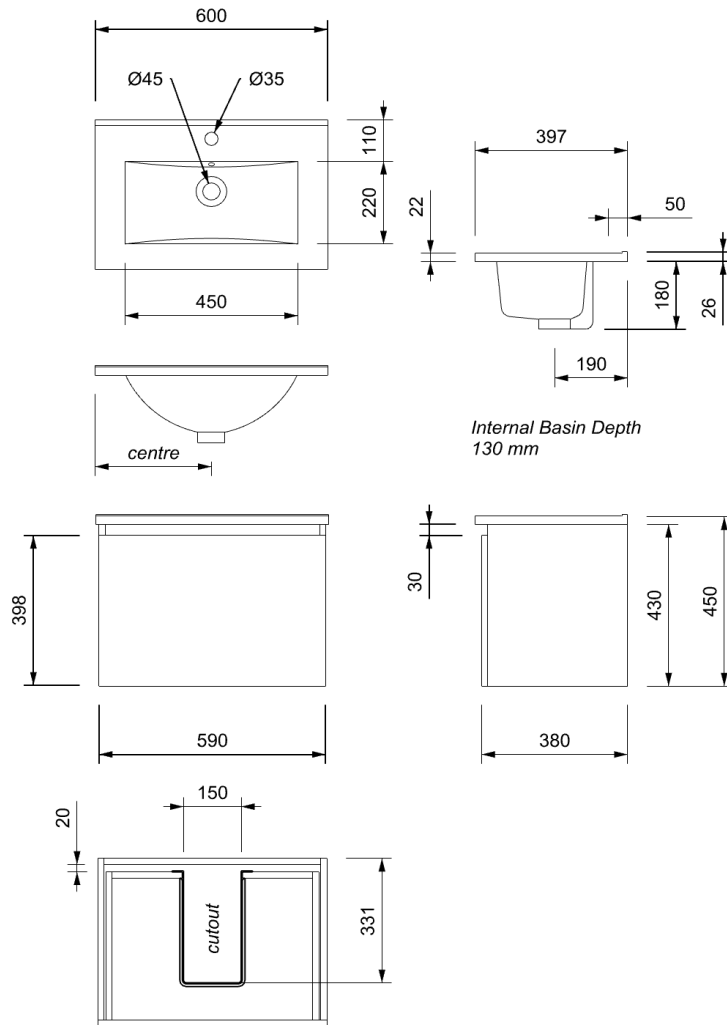

PINNACLE SLIM 600 SINGLE DWR WALL VANITY

TECHNICAL SPECIFICATIONS

ALL MEASUREMENTS ARE NOMINAL.

*WARRANTIES APPLY TO RESIDENTIAL DOMESTIC USE ONLY. WARRANTY VOID IF PRODUCT IS NOT INSTALLED ACCORDING TO OUR SPECIFICATIONS

**FOR FURTHER INFORMATION ON INSTALLATION GUIDE AND PRODUCT OPTIONS PLEASE REFER TO THE WEBSITE.

CLEARLITE.CO.NZ