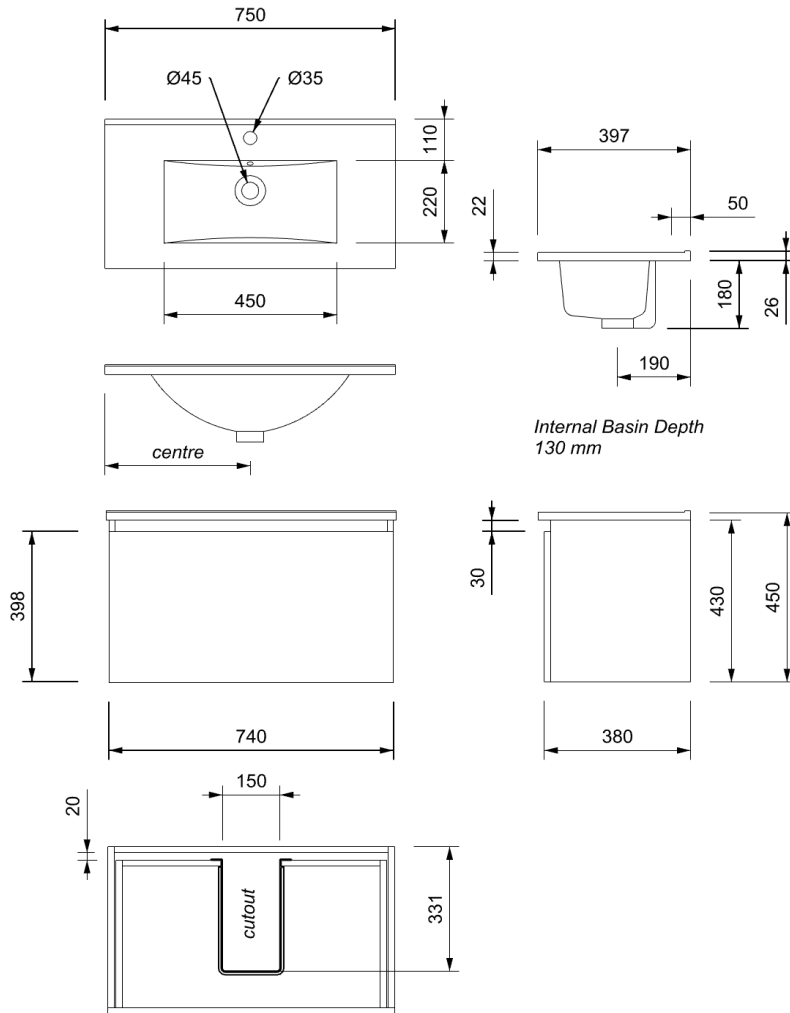

PINNACLE SLIM 750 SINGLE DWR WALL VANITY

PRODUCT SPECIFICATIONS

CABINET

INSTALLATION	Wall Hung
CONFIGURATION	1 soft-close Drawer
MATERIAL	Moisture Resistant Board
WIDTH (mm)	740
DEPTH (mm)	380
HEIGHT (mm)	430
ORIGIN	Aotearoa / New Zealand

VANITY TOP

FINISH	Gloss White
MATERIAL	Composite
TAP HOLE	Yes
OVERFLOW	Yes
WASTE SIZE	Suits 32mm and 40mm waste traps
WASTE INCLUDED	No
WIDTH (mm)	750
DEPTH (mm)	397
ORIGIN	PRC
STANDARD APPROVAL	AS/NZS 1730:1996

CLEARLITE.CO.NZ

PINNACLE SLIM 750 SINGLE DWR WALL VANITY

TECHNICAL SPECIFICATIONS

ALL MEASUREMENTS ARE NOMINAL.

*WARRANTIES APPLY TO RESIDENTIAL DOMESTIC USE ONLY. WARRANTY VOID IF PRODUCT IS NOT INSTALLED ACCORDING TO OUR SPECIFICATIONS