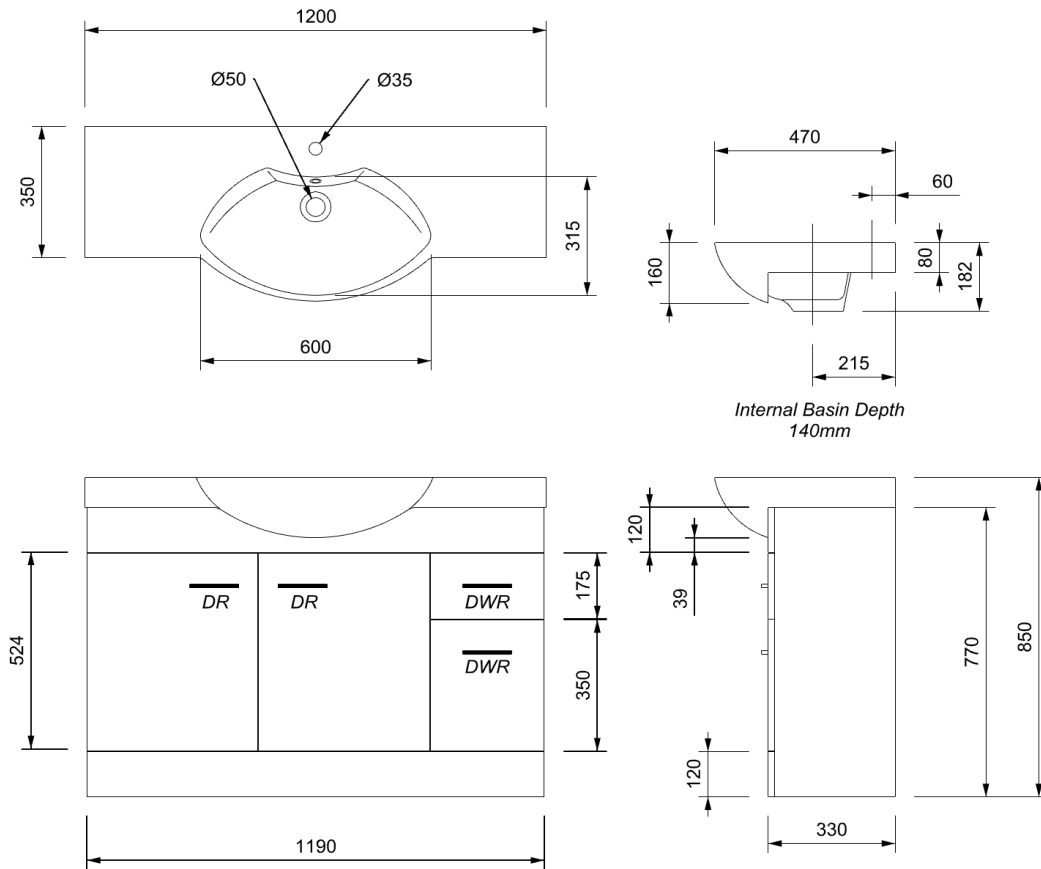

RAGLAN 1200 CLASSIC FLOOR VANITY

TECHNICAL SPECIFICATIONS

ALL MEASUREMENTS ARE NOMINAL.

*WARRANTIES APPLY TO RESIDENTIAL DOMESTIC USE ONLY. WARRANTY VOID IF PRODUCT IS NOT INSTALLED ACCORDING TO OUR SPECIFICATIONS

**FOR FURTHER INFORMATION ON INSTALLATION GUIDE AND PRODUCT OPTIONS PLEASE REFER TO THE WEBSITE.

CLEARLITE.CO.NZ