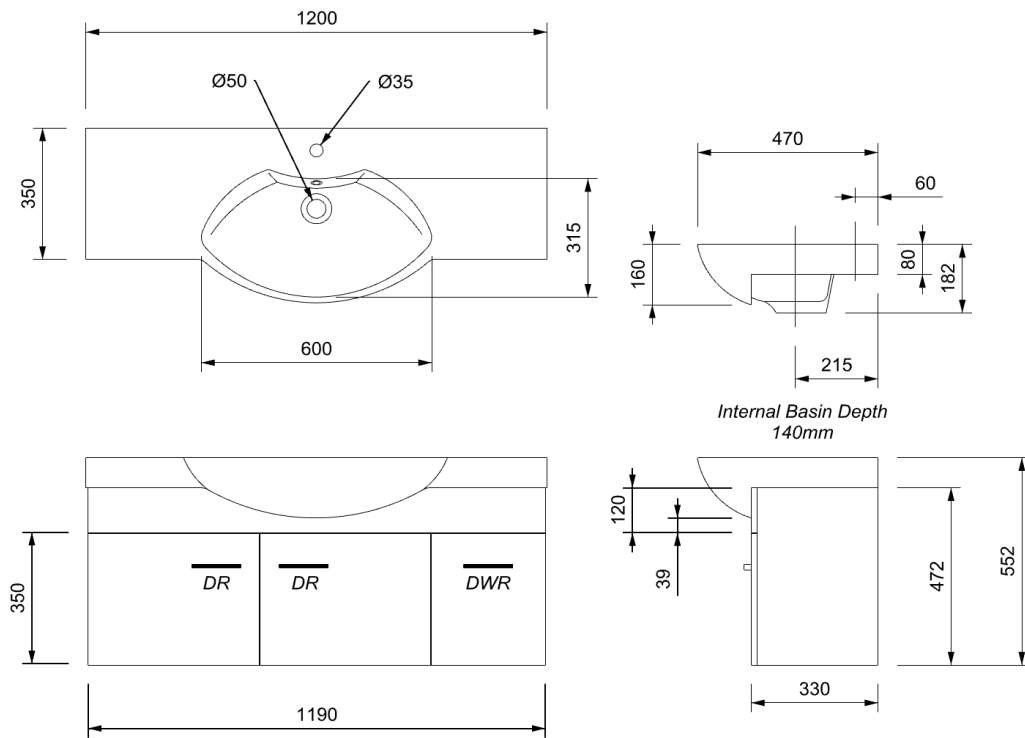

RAGLAN 1200 CLASSIC WALL VANITY

TECHNICAL SPECIFICATIONS

ALL MEASUREMENTS ARE NOMINAL.

*WARRANTIES APPLY TO RESIDENTIAL DOMESTIC USE ONLY. WARRANTY VOID IF PRODUCT IS NOT INSTALLED ACCORDING TO OUR SPECIFICATIONS

**FOR FURTHER INFORMATION ON INSTALLATION GUIDE AND PRODUCT OPTIONS PLEASE REFER TO THE WEBSITE.

CLEARLITE.CO.NZ