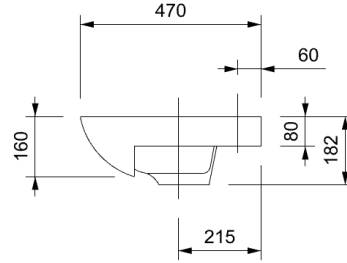

CLEARLITE.CO.NZ

RAGLAN 1200 DOUBLE DWR FLOOR VANITY

TECHNICAL SPECIFICATIONS

Internal Basin Depth
140mm

Top Drawer

Bottom Drawer

ALL MEASUREMENTS ARE NOMINAL.

*WARRANTIES APPLY TO RESIDENTIAL DOMESTIC USE ONLY. WARRANTY VOID IF PRODUCT IS NOT INSTALLED ACCORDING TO OUR SPECIFICATIONS