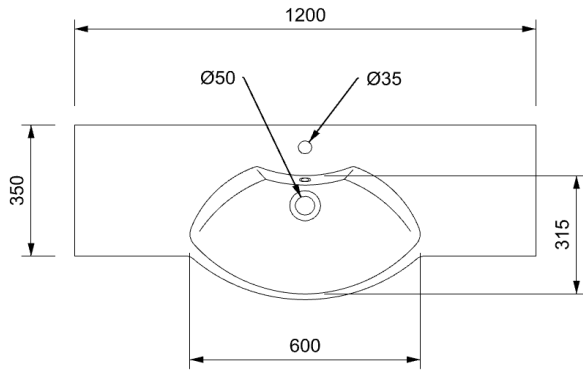

RAGLAN 1200 DOUBLE DWR FLOOR VANITY

PRODUCT SPECIFICATIONS

CABINET

INSTALLATION	Floor Standing
CONFIGURATION	2 soft-close Drawers
MATERIAL	Moisture Resistant Board
WIDTH (mm)	1190
DEPTH (mm)	330
HEIGHT (mm)	770
ORIGIN	Aotearoa / New Zealand

VANITY TOP

FINISH	Gloss White
MATERIAL	Composite
TAP HOLE	Yes
OVERFLOW	Yes
WASTE SIZE	Suits 32mm and 40mm waste traps
WASTE INCLUDED	No
WIDTH (mm)	1200
DEPTH (mm)	470
ORIGIN	PRC
STANDARD APPROVAL	AS/NZS 1730:1996

CLEARLITE.CO.NZ

RAGLAN 1200 DOUBLE DWR FLOOR VANITY

TECHNICAL SPECIFICATIONS

Internal Basin Depth
140mm

Top Drawer

Bottom Drawer

ALL MEASUREMENTS ARE NOMINAL.

*WARRANTIES APPLY TO RESIDENTIAL DOMESTIC USE ONLY. WARRANTY VOID IF PRODUCT IS NOT INSTALLED ACCORDING TO OUR SPECIFICATIONS