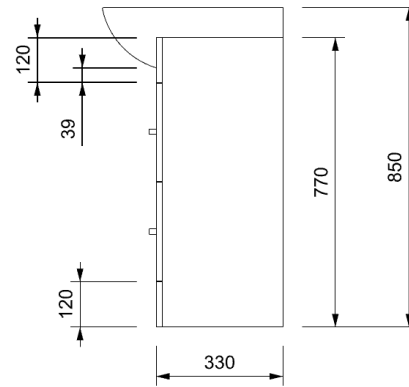

CLEARLITE.CO.NZ

RAGLAN 1200 DOUBLE DWR FLOOR VANITY

TECHNICAL SPECIFICATIONS

Internal Basin Depth
140mm

Top Drawer

Bottom Drawer

ALL MEASUREMENTS ARE NOMINAL.

*WARRANTIES APPLY TO RESIDENTIAL DOMESTIC USE ONLY. WARRANTY VOID IF PRODUCT IS NOT INSTALLED ACCORDING TO OUR SPECIFICATIONS