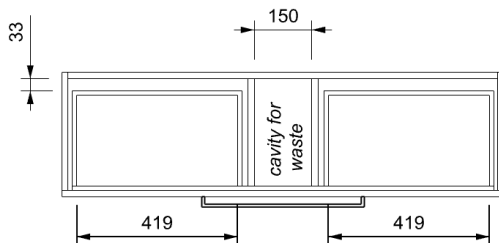

CLEARLITE.CO.NZ

RAGLAN 1200 DOUBLE DWR FLOOR VANITY

TECHNICAL SPECIFICATIONS

Internal Basin Depth
140mm

Top Drawer

Bottom Drawer

ALL MEASUREMENTS ARE NOMINAL.

*WARRANTIES APPLY TO RESIDENTIAL DOMESTIC USE ONLY. WARRANTY VOID IF PRODUCT IS NOT INSTALLED ACCORDING TO OUR SPECIFICATIONS