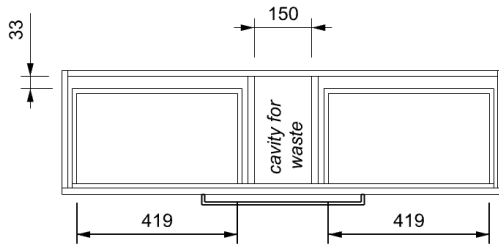

CLEARLITE.CO.NZ

RAGLAN 1200 DOUBLE DWR FLOOR VANITY

TECHNICAL SPECIFICATIONS

Internal Basin Depth
140mm

Top Drawer

Bottom Drawer

ALL MEASUREMENTS ARE NOMINAL.

*WARRANTIES APPLY TO RESIDENTIAL DOMESTIC USE ONLY. WARRANTY VOID IF PRODUCT IS NOT INSTALLED ACCORDING TO OUR SPECIFICATIONS