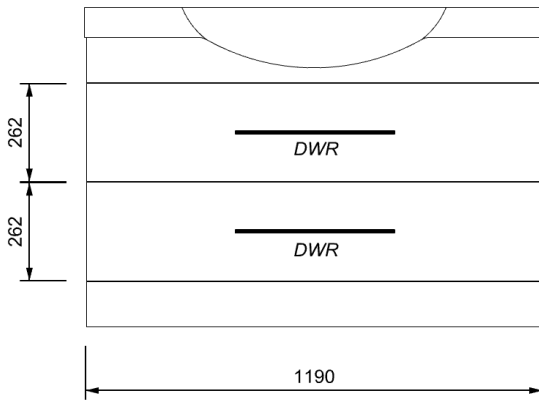

RAGLAN 1200 DOUBLE DWR FLOOR VANITY

PRODUCT SPECIFICATIONS

CABINET

INSTALLATION	Floor Standing
CONFIGURATION	2 soft-close Drawers
MATERIAL	Moisture Resistant Board
WIDTH (mm)	1190
DEPTH (mm)	330
HEIGHT (mm)	770
ORIGIN	Aotearoa / New Zealand

CLEARLITE.CO.NZ

RAGLAN 1200 DOUBLE DWR FLOOR VANITY

TECHNICAL SPECIFICATIONS

Internal Basin Depth
140mm

Top Drawer

Bottom Drawer

ALL MEASUREMENTS ARE NOMINAL.

*WARRANTIES APPLY TO RESIDENTIAL DOMESTIC USE ONLY. WARRANTY VOID IF PRODUCT IS NOT INSTALLED ACCORDING TO OUR SPECIFICATIONS