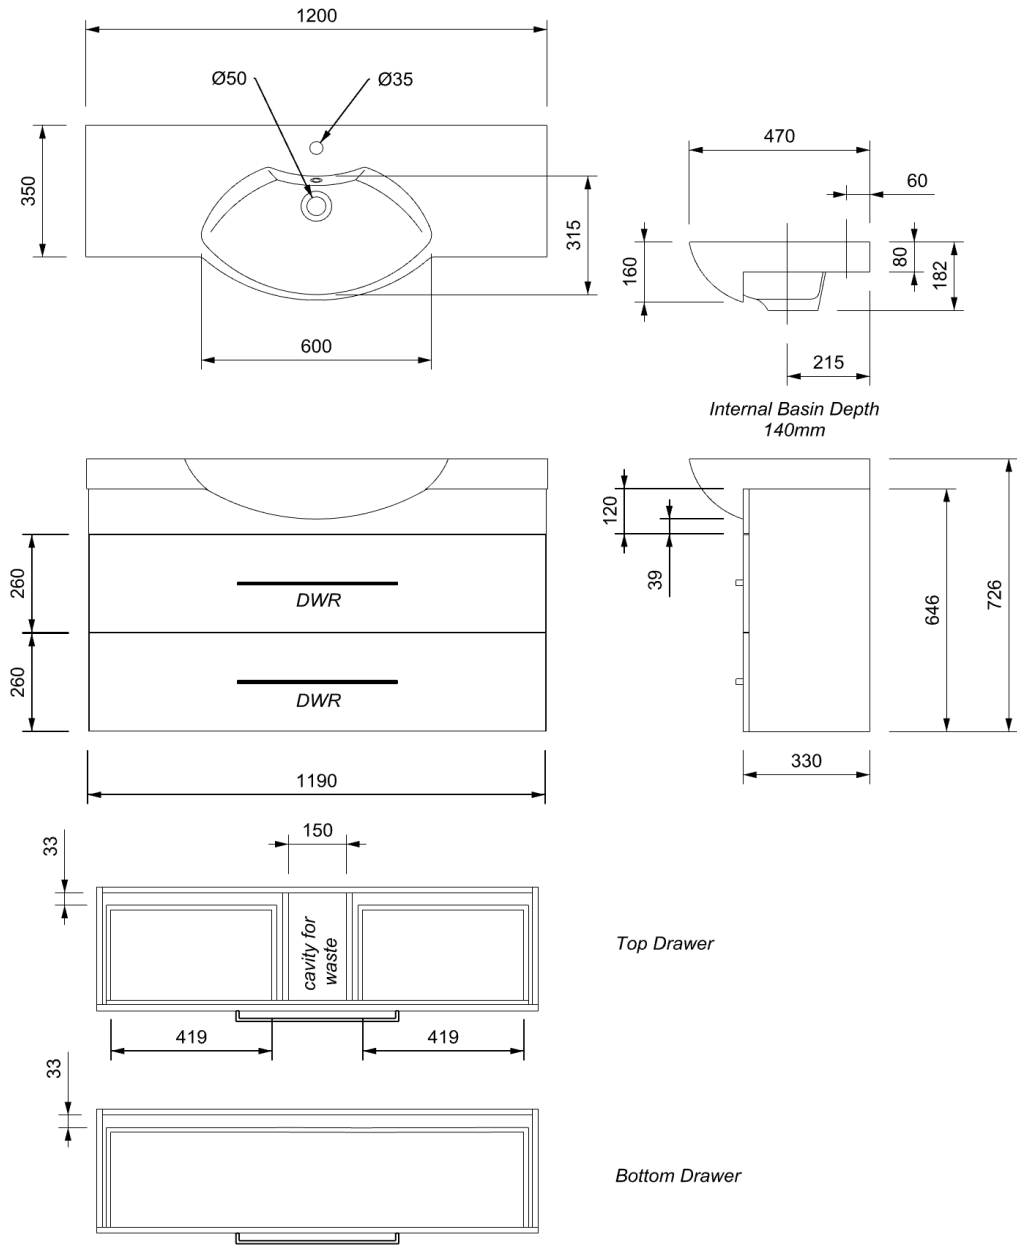

RAGLAN 1200 DOUBLE DWR WALL VANITY

TECHNICAL SPECIFICATIONS

ALL MEASUREMENTS ARE NOMINAL.

*WARRANTIES APPLY TO RESIDENTIAL DOMESTIC USE ONLY. WARRANTY VOID IF PRODUCT IS NOT INSTALLED ACCORDING TO OUR SPECIFICATIONS

**FOR FURTHER INFORMATION ON INSTALLATION GUIDE AND PRODUCT OPTIONS PLEASE REFER TO THE WEBSITE.

CLEARLITE.CO.NZ