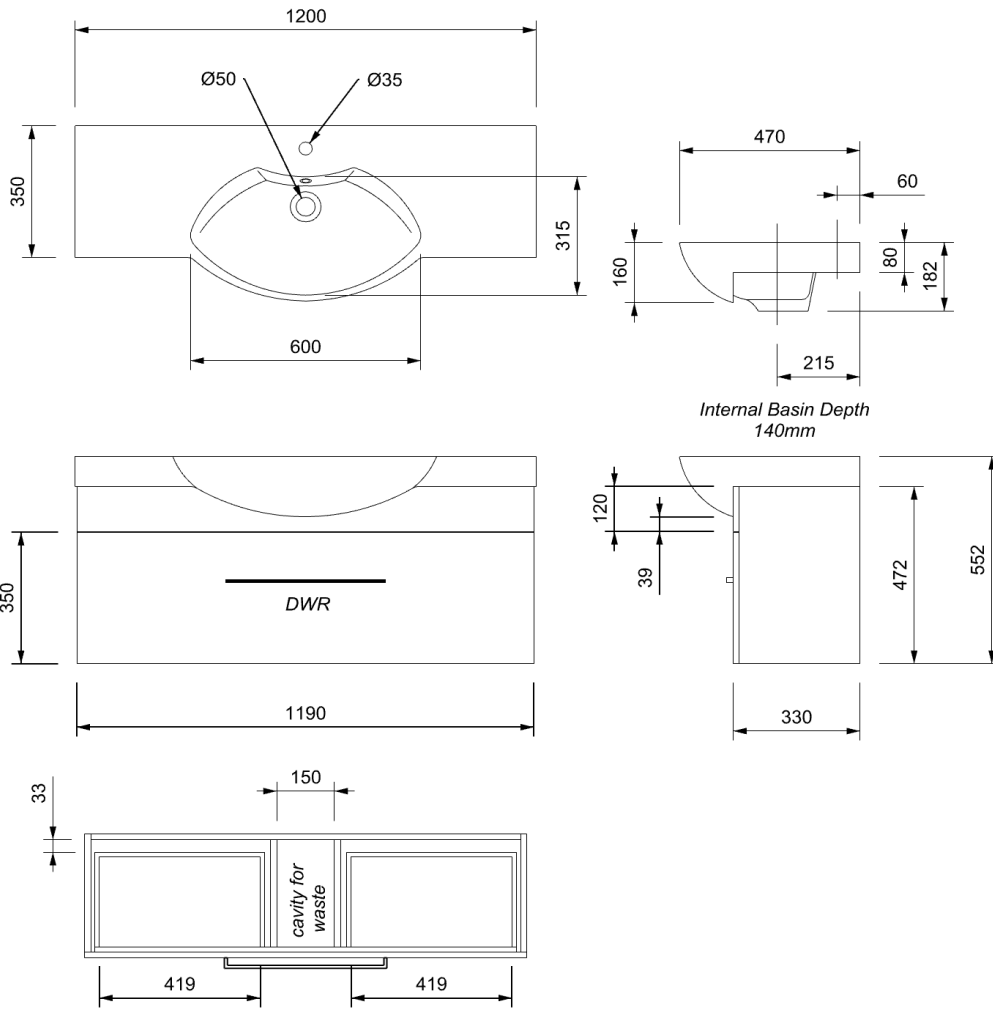

RAGLAN 1200 SINGLE DWR WALL VANITY

PRODUCT SPECIFICATIONS

CABINET

INSTALLATION	Wall Hung
CONFIGURATION	1 soft-close Drawer
MATERIAL	Moisture Resistant Board
WIDTH (mm)	1190
DEPTH (mm)	330
HEIGHT (mm)	472
ORIGIN	Aotearoa / New Zealand

VANITY TOP

FINISH	Gloss White
MATERIAL	Composite
TAP HOLE	Yes
OVERFLOW	Yes
WASTE SIZE	Suits 32mm and 40mm waste traps
WASTE INCLUDED	No
WIDTH (mm)	1200
DEPTH (mm)	470
ORIGIN	PRC
STANDARD APPROVAL	AS/NZS 1730:1996

CLEARLITE.CO.NZ

RAGLAN 1200 SINGLE DWR WALL VANITY

TECHNICAL SPECIFICATIONS

ALL MEASUREMENTS ARE NOMINAL.

*WARRANTIES APPLY TO RESIDENTIAL DOMESTIC USE ONLY. WARRANTY VOID IF PRODUCT IS NOT INSTALLED ACCORDING TO OUR SPECIFICATIONS