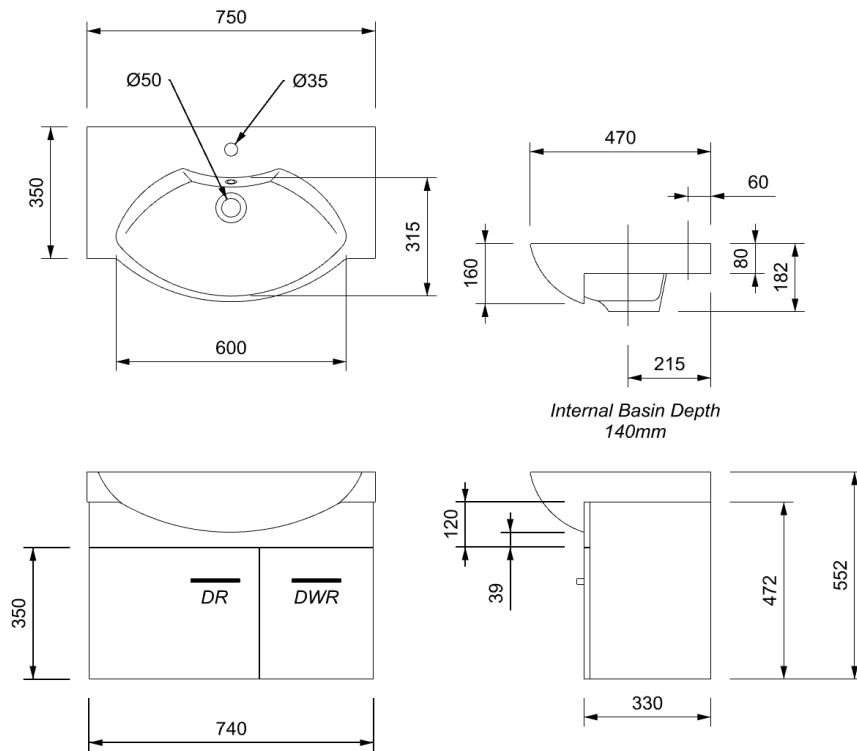

RAGLAN 750 CLASSIC WALL VANITY

TECHNICAL SPECIFICATIONS

ALL MEASUREMENTS ARE NOMINAL.

*WARRANTIES APPLY TO RESIDENTIAL DOMESTIC USE ONLY. WARRANTY VOID IF PRODUCT IS NOT INSTALLED ACCORDING TO OUR SPECIFICATIONS

**FOR FURTHER INFORMATION ON INSTALLATION GUIDE AND PRODUCT OPTIONS PLEASE REFER TO THE WEBSITE.

CLEARLITE.CO.NZ