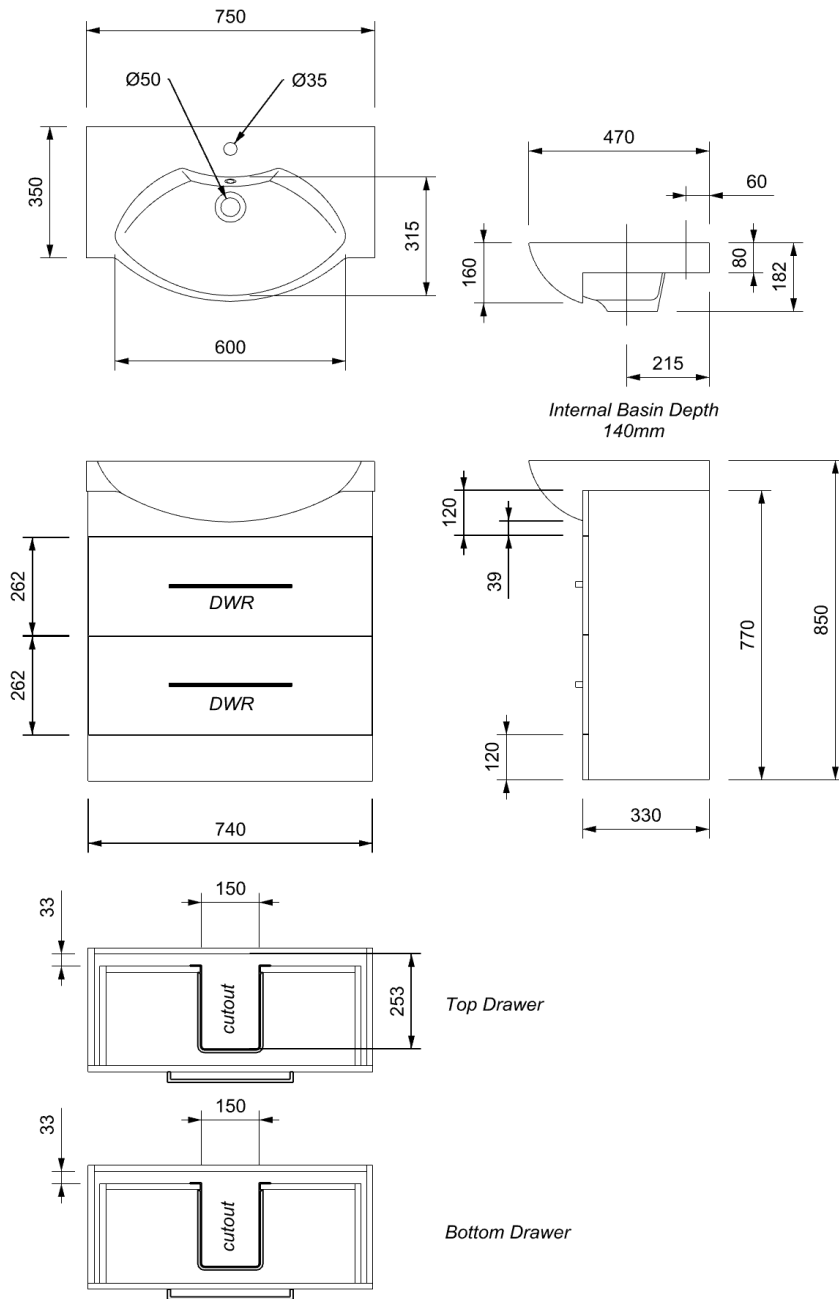

RAGLAN 750 DOUBLE DWR FLOOR VANITY

TECHNICAL SPECIFICATIONS

ALL MEASUREMENTS ARE NOMINAL.

*WARRANTIES APPLY TO RESIDENTIAL DOMESTIC USE ONLY. WARRANTY VOID IF PRODUCT IS NOT INSTALLED ACCORDING TO OUR SPECIFICATIONS

**FOR FURTHER INFORMATION ON INSTALLATION GUIDE AND PRODUCT OPTIONS PLEASE REFER TO THE WEBSITE.

CLEARLITE.CO.NZ