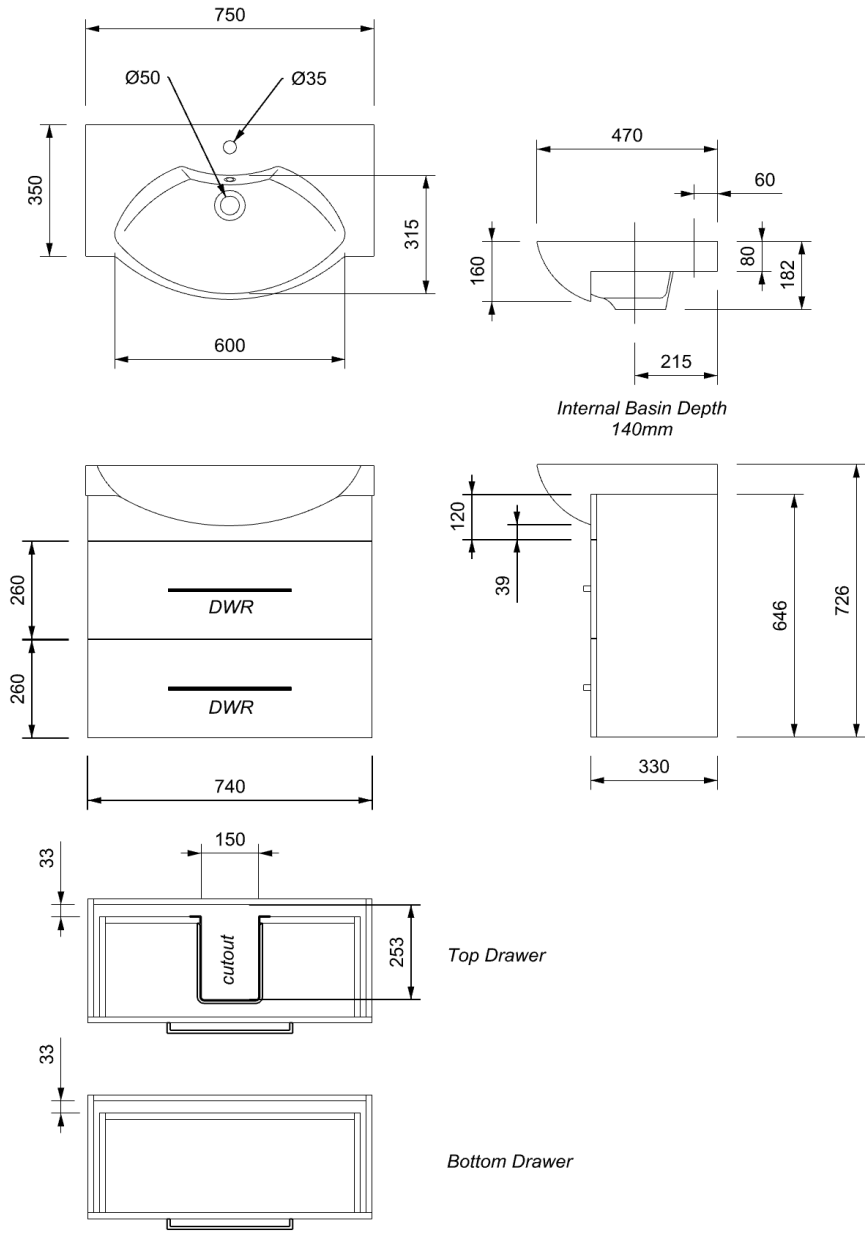

RAGLAN 750 DOUBLE DWR WALL VANITY

PRODUCT SPECIFICATIONS

CABINET

INSTALLATION	Wall Hung
CONFIGURATION	2 soft-close Drawers
MATERIAL	Moisture Resistant Board
WIDTH (mm)	740
DEPTH (mm)	330
HEIGHT (mm)	646
ORIGIN	Aotearoa / New Zealand

VANITY TOP

FINISH	Gloss White
MATERIAL	Composite
TAP HOLE	Yes
OVERFLOW	Yes
WASTE SIZE	Suits 32mm and 40mm waste traps
WASTE INCLUDED	No
WIDTH (mm)	750
DEPTH (mm)	470
ORIGIN	PRC
STANDARD APPROVAL	AS/NZS 1730:1996

CLEARLITE.CO.NZ

RAGLAN 750 DOUBLE DWR WALL VANITY

TECHNICAL SPECIFICATIONS

ALL MEASUREMENTS ARE NOMINAL.
 *WARRANTIES APPLY TO RESIDENTIAL DOMESTIC USE ONLY. WARRANTY VOID IF PRODUCT IS NOT INSTALLED ACCORDING TO OUR SPECIFICATIONS
 **FOR FURTHER INFORMATION ON INSTALLATION GUIDE AND PRODUCT OPTIONS PLEASE REFER TO THE WEBSITE.
CLEARLITE.CO.NZ