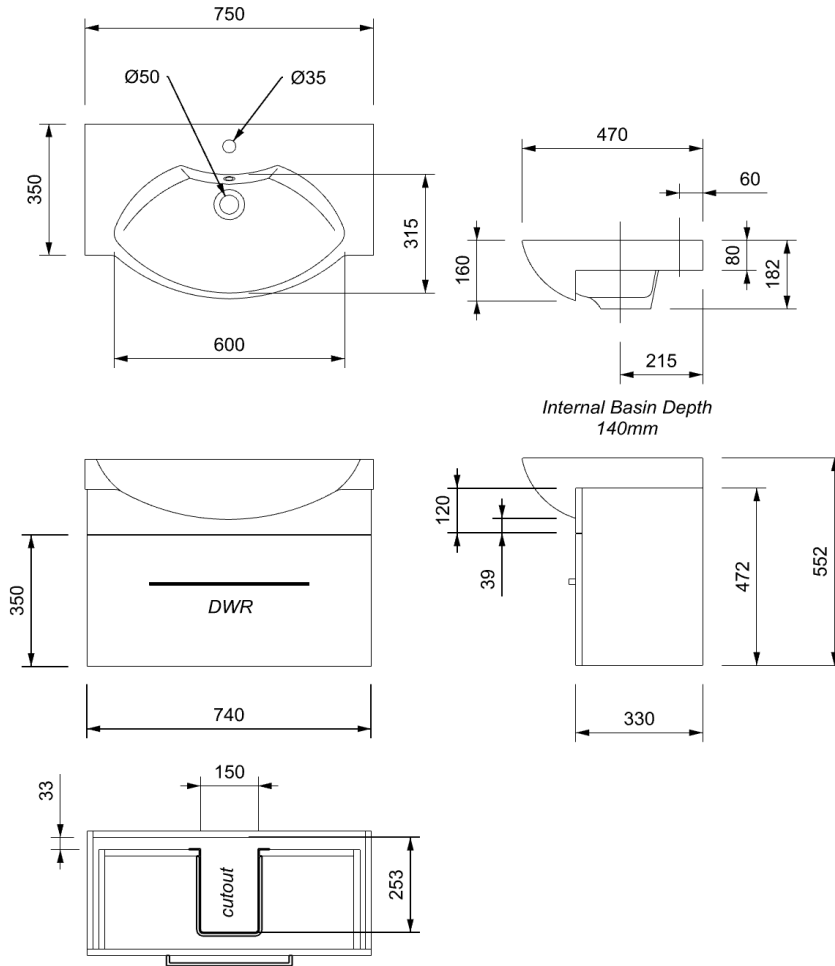

RAGLAN 750 SINGLE DWR WALL VANITY

TECHNICAL SPECIFICATIONS

ALL MEASUREMENTS ARE NOMINAL.

*WARRANTIES APPLY TO RESIDENTIAL DOMESTIC USE ONLY. WARRANTY VOID IF PRODUCT IS NOT INSTALLED ACCORDING TO OUR SPECIFICATIONS

**FOR FURTHER INFORMATION ON INSTALLATION GUIDE AND PRODUCT OPTIONS PLEASE REFER TO THE WEBSITE.

CLEARLITE.CO.NZ