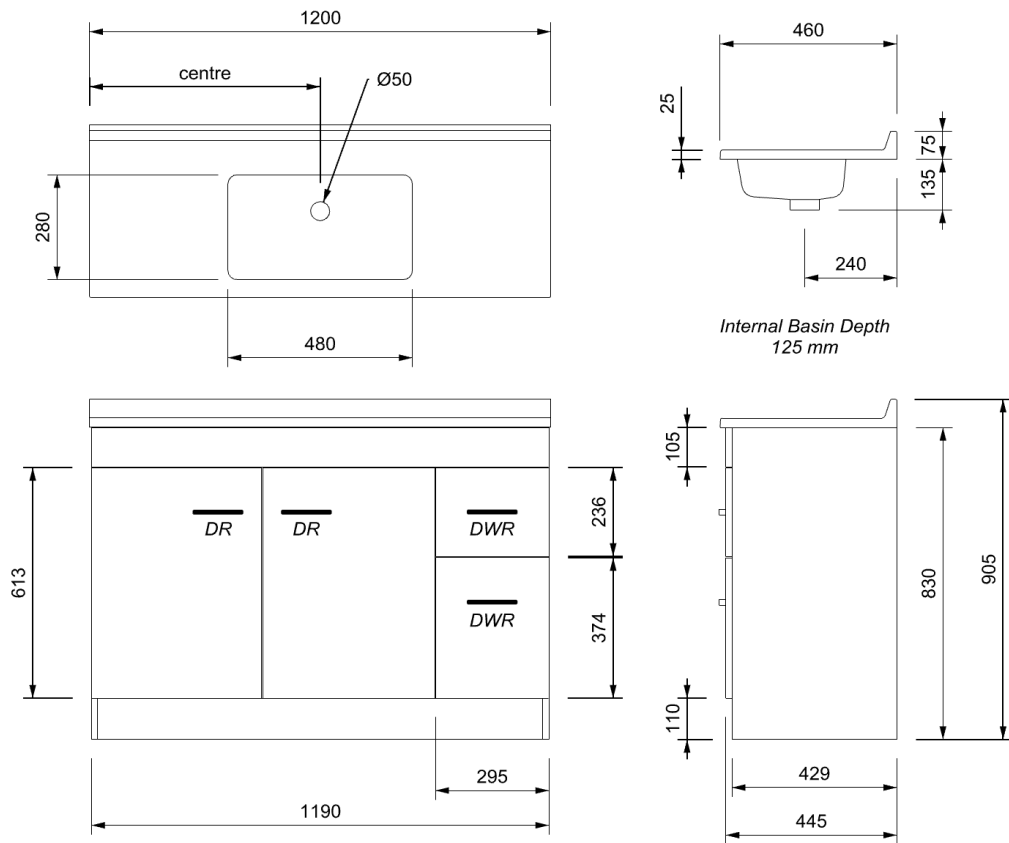

STATESMAN 1200 CLASSIC FLOOR VANITY

TECHNICAL SPECIFICATIONS

ALL MEASUREMENTS ARE NOMINAL.

*WARRANTIES APPLY TO RESIDENTIAL DOMESTIC USE ONLY. WARRANTY VOID IF PRODUCT IS NOT INSTALLED ACCORDING TO OUR SPECIFICATIONS

**FOR FURTHER INFORMATION ON INSTALLATION GUIDE AND PRODUCT OPTIONS PLEASE REFER TO THE WEBSITE.

CLEARLITE.CO.NZ